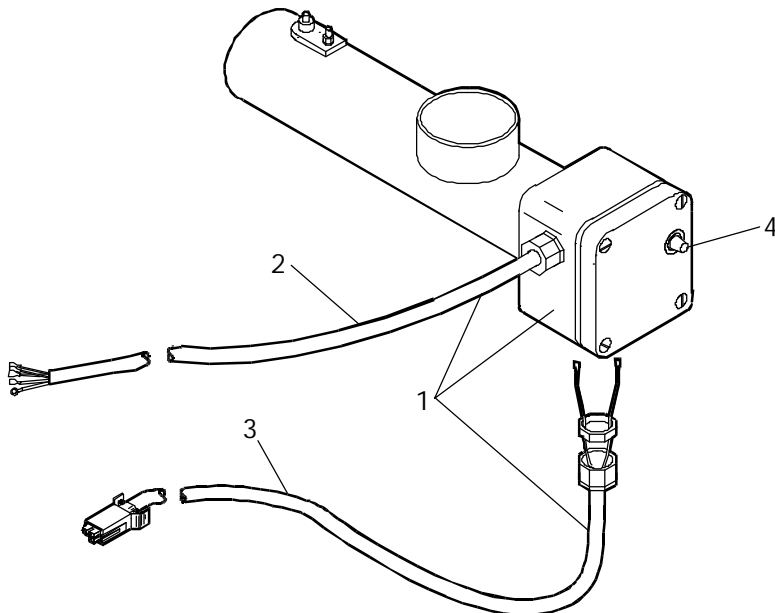

## HEATER ASSEMBLY 1.5 KW

ITEM	P/N	DESCRIPTION	QTY
1	5251000	Heater, 1.5 kW, 120 VAC	1
2	4826832	Locknut, Rigid Metal Conduit	1
3	M490000	Repair Safety Switch, Hi-Limit Control	1

## HEATER ASSEMBLY 6 KW

ITEM	P/N	DESCRIPTION	QTY
1	0408000	Plug/Heater Assembly, 6 kW	1
2	7972000	Heater Cable, Stripped	1
3	0407000	Plug Assembly, Hi-Limit, Snap-In	1
4	M490000	Repair Safety Switch, Hi-Limit Control	1
N.S.	D149000	Heater Connection Repair Kit	1