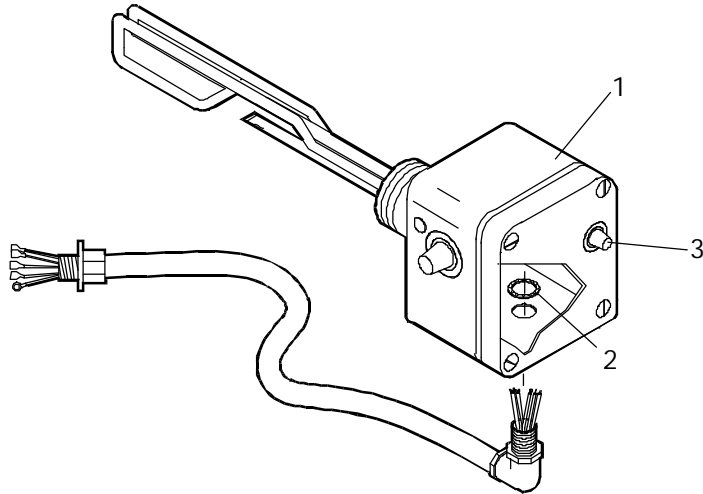

## HEATER ASSEMBLY 1.5 KW

ITEM	P/N	DESCRIPTION	QTY
1	5251000	Heater, 1.5 kW, 120 VAC	1
2	4826832	Locknut, Rigid Metal Conduit	1
3	M490000	Repair Safety Switch, Hi-Limit Control	1

## HEATER ASSEMBLY 6 KW

ITEM	P/N	DESCRIPTION	QTY
1	0408000	Plug/Heater Assembly, 6 kW	1
2	7972000	Heater Cable, Stripped	1
3	0407000	Plug Assembly, Hi-Limit, Snap-In	1
4	M490000	Repair Safety Switch, Hi-Limit Control	1
N.S.	D149000	Heater Connection Repair Kit	1