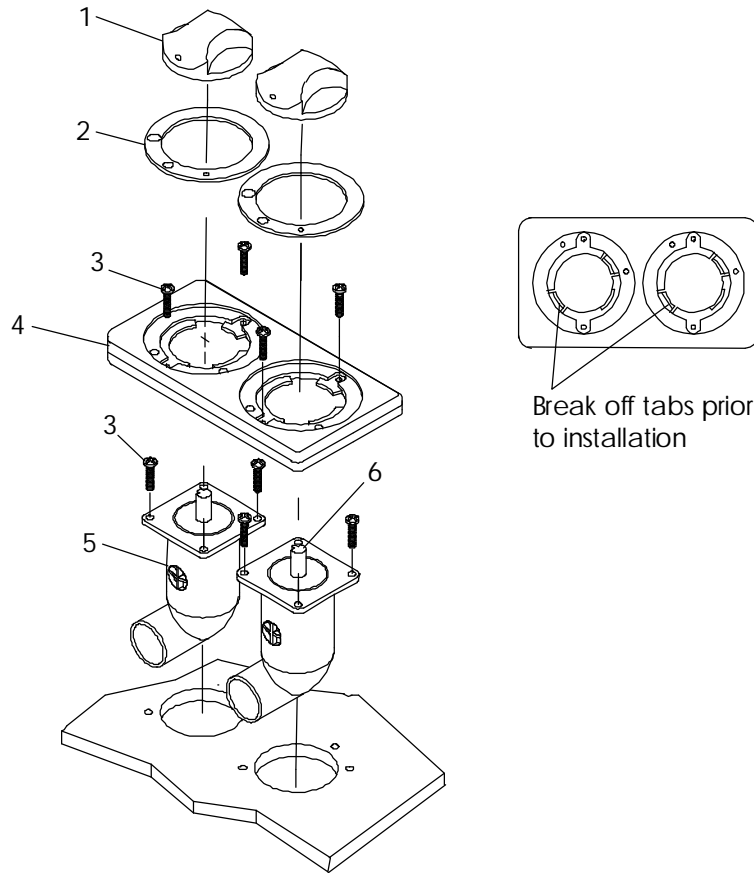

SPAS

ONE POSITION CONTROL PANEL

ITEM	P/N	DESCRIPTION	QTY
1	8267XXX	Knob, .25 Shaft, Assy	1
2	8263000	Ring, Graphic, Air	1
3	D851XXX	Panel, 1 Position	1
4	9724000	Screw, Thd Ctg. 4-24 x .5 Ty 25	4
5	8399000	Repair O-Ring/Valve Assy	1
6	7510000	Air Control Assy	1

XXX=Color Select
 Item 5 is included with Item 6.
 Item 5 can be ordered separately.

THREE POSITION CONTROL PANEL (AIR CONTROL)

ITEM	P/N	DESCRIPTION	QTY
1	8267XXX	Knob, .25 Shaft, Assy	3
2	8263000	Ring, Graphic, Air	3
3	9724000	Screw, Thd Ctg. 4-24 x .5 Ty 25	10
4	9224XXX	Panel, 3-Position	1
5	8399000	Repair O-Ring/Valve Assy	3
6	7510000	Air Control Assy	3

SPAS

2 POSITION CONTROL PANEL

ITEM	P/N	DESCRIPTION	QTY
1	8267XXX	Knob Assembly	2
2	8263000	Ring, Graphic Air	2
3	9724000	Screw, Thread Cutting, 4-24 x .5"	8
4	8241XXX	Panel, 2 Position	1
5	7510000	Air Control Assembly, Open	2
6	8399000	O-Ring/Valve Assembly	2

When Item 5 is ordered P/N 8399000 is included. P/N 8399000 can be ordered individually.

SPAS

3 POSITION CONTROL PANEL

ITEM	P/N	DESCRIPTION	QTY
1	8267XXX	Knob Assembly	1
2	8247XXX	Bezel, Actuator	2
3	8246XXX	Button, Air Actuator	2
4	6828000	Actuator, Switch Assembly	2
5	B934000	Ring, Graphic, Heater, Spa	1
6	B933000	Ring, Graphic, System, Spa	1
7	B932000	Ring, Graphic, Accessory, Spa (used on Aero Plus, Palio, Vectra II)	1
7	C237000	Ring, Graphic, Accessory, Spa (used on Caressa, Model 9800)	1
7	C238000	Ring, Graphic, Accessory, Spa (Quantum, Corsica, Tirage, Ventera, Razza)	1
7	C239000	Ring, Graphic, Accessory, Spa (used on Model 380)	1
8	9724000	Screw, Thread Cutting, 4-24 x .5"	16
9	B564XXX	Panel, 3 Position, w/o Tabs	1
10	A187000	Cup, Air Switch	2
11	C061000	Cable, Fiber Optic, 48" x 1.25" Dia.	1
12	7757000	Control Shaft Repair Assembly	1
13	C133000	Cup, Heater Control	1
14	7082000	Retainer, E-Ring, .25 Dia.	1
15	8679000	Control Shaft, Flex, 44" L.	1
15	7114000	Control Shaft, Flex, 22" L.	1