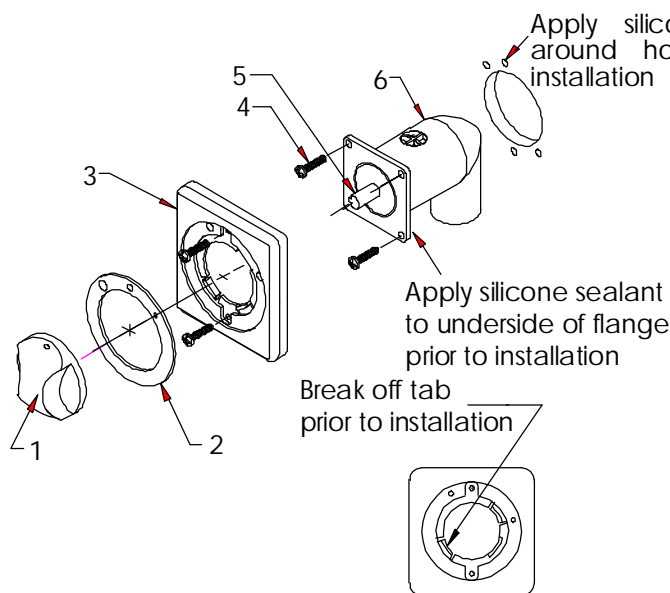

SPAS

ONE POSITION CONTROL PANEL

ITEM	P/N	DESCRIPTION	QTY
1	8267XXX	Knob, .25 Shaft, Assy	1
2	8263000	Ring, Graphic, Air	1
3	D851XXX	Panel, 1 Position	1
4	9724000	Screw, Thd Ctg. 4-24 x .5 Ty 25	4
5	8399000	Repair O-Ring/Valve Assy	1
6	7510000	Air Control Assy	1

XXX=Color Select
 Item 5 is included with Item 6.
 Item 5 can be ordered separately.

THREE POSITION CONTROL PANEL (AIR CONTROL)

ITEM	P/N	DESCRIPTION	QTY
1	8267XXX	Knob, .25 Shaft, Assy	3
2	8263000	Ring, Graphic, Air	3
3	9724000	Screw, Thd Ctg. 4-24 x .5 Ty 25	10
4	9224XXX	Panel, 3-Position	1
5	8399000	Repair O-Ring/Valve Assy	3
6	7510000	Air Control Assy	3

SPAS

2 POSITION CONTROL PANEL

ITEM	P/N	DESCRIPTION	QTY
1	8267XXX	Knob Assembly	2
2	8263000	Ring, Graphic Air	2
3	9724000	Screw, Thread Cutting, 4-24 x .5"	8
4	8241XXX	Panel, 2 Position	1
5	7510000	Air Control Assembly, Open	2
6	8399000	O-Ring/Valve Assembly	2

When Item 5 is ordered P/N 8399000 is included. P/N 8399000 can be ordered individually.

SPAS

3 POSITION CONTROL PANEL

ITEM	P/N	DESCRIPTION	QTY
1	8267XXX	Knob Assembly	1
2	8247XXX	Bezel, Actuator	2
3	8246XXX	Button, Air Actuator	2
4	6828000	Actuator, Switch Assembly	2
5	B934000	Ring, Graphic, Heater, Spa	1
6	B933000	Ring, Graphic, System, Spa	1
7	B932000	Ring, Graphic, Accessory, Spa (used on Aero Plus, Palio, Vectra II)	1
7	C237000	Ring, Graphic, Accessory, Spa (used on Caressa, Model 9800)	1
7	C238000	Ring, Graphic, Accessory, Spa (Quantum, Corsica, Tirage, Ventera, Razza)	1
7	C239000	Ring, Graphic, Accessory, Spa (used on Model 380)	1
8	9724000	Screw, Thread Cutting, 4-24 x .5"	16
9	B564XXX	Panel, 3 Position, w/o Tabs	1
10	A187000	Cup, Air Switch	2
11	C061000	Cable, Fiber Optic, 48" x 1.25" Dia.	1
12	7757000	Control Shaft Repair Assembly	1
13	C133000	Cup, Heater Control	1
14	7082000	Retainer, E-Ring, .25 Dia.	1
15	8679000	Control Shaft, Flex, 44" L.	1
15	7114000	Control Shaft, Flex, 22" L.	1