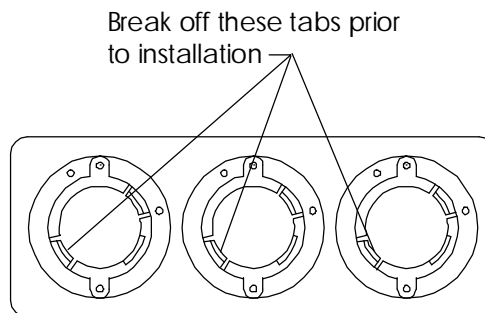

SPAS

ONE POSITION CONTROL PANEL

ITEM	P/N	DESCRIPTION	QTY
1	8267XXX	Knob, .25 Shaft, Assy	1
2	8263000	Ring, Graphic, Air	1
3	D851XXX	Panel, 1 Position	1
4	9724000	Screw, Thd Ctg. 4-24 x .5 Ty 25	4
5	8399000	Repair O-Ring/Valve Assy	1
6	7510000	Air Control Assy	1

XXX=Color Select
 Item 5 is included with Item 6.
 Item 5 can be ordered separately.

THREE POSITION CONTROL PANEL (AIR CONTROL)

ITEM	P/N	DESCRIPTION	QTY
1	8267XXX	Knob, .25 Shaft, Assy	3
2	8263000	Ring, Graphic, Air	3
3	9724000	Screw, Thd Ctg. 4-24 x .5 Ty 25	10
4	9224XXX	Panel, 3-Position	1
5	8399000	Repair O-Ring/Valve Assy	3
6	7510000	Air Control Assy	3

SPAS

2 POSITION CONTROL PANEL

ITEM	P/N	DESCRIPTION	QTY
1	8267XXX	Knob Assembly	2
2	8263000	Ring, Graphic Air	2
3	9724000	Screw, Thread Cutting, 4-24 x .5"	8
4	8241XXX	Panel, 2 Position	1
5	7510000	Air Control Assembly, Open	2
6	8399000	O-Ring/Valve Assembly	2

When Item 5 is ordered P/N 8399000 is included. P/N 8399000 can be ordered individually.

SPAS

3 POSITION CONTROL PANEL

ITEM	P/N	DESCRIPTION	QTY
1	8267XXX	Knob Assembly	1
2	8247XXX	Bezel, Actuator	2
3	8246XXX	Button, Air Actuator	2
4	6828000	Actuator, Switch Assembly	2
5	B934000	Ring, Graphic, Heater, Spa	1
6	B933000	Ring, Graphic, System, Spa	1
7	B932000	Ring, Graphic, Accessory, Spa (used on Aero Plus, Palio, Vectra II)	1
7	C237000	Ring, Graphic, Accessory, Spa (used on Caressa, Model 9800)	1
7	C238000	Ring, Graphic, Accessory, Spa (Quantum, Corsica, Tirage, Ventera, Razza)	1
7	C239000	Ring, Graphic, Accessory, Spa (used on Model 380)	1
8	9724000	Screw, Thread Cutting, 4-24 x .5"	16
9	B564XXX	Panel, 3 Position, w/o Tabs	1
10	A187000	Cup, Air Switch	2
11	C061000	Cable, Fiber Optic, 48" x 1.25" Dia.	1
12	7757000	Control Shaft Repair Assembly	1
13	C133000	Cup, Heater Control	1
14	7082000	Retainer, E-Ring, .25 Dia.	1
15	8679000	Control Shaft, Flex, 44" L.	1
15	7114000	Control Shaft, Flex, 22" L.	1