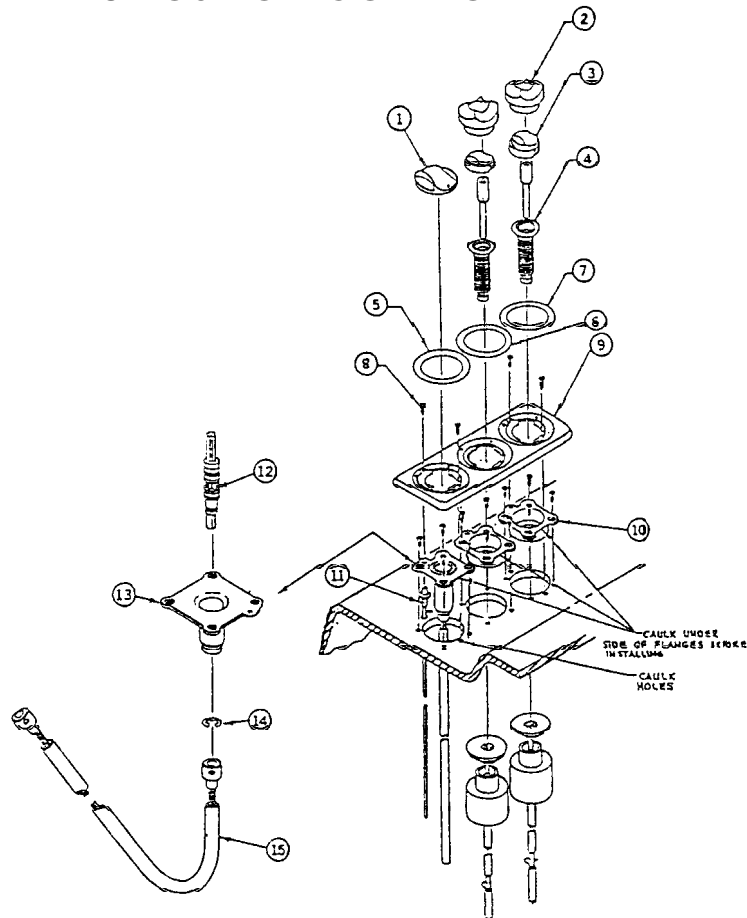

SPAS

ONE POSITION CONTROL PANEL

ITEM	P/N	DESCRIPTION	QTY
1	8267XXX	Knob, .25 Shaft, Assy	1
2	8263000	Ring, Graphic, Air	1
3	D851XXX	Panel, 1 Position	1
4	9724000	Screw, Thd Ctg. 4-24 x .5 Ty 25	4
5	8399000	Repair O-Ring/Valve Assy	1
6	7510000	Air Control Assy	1

XXX=Color Select
 Item 5 is included with Item 6.
 Item 5 can be ordered separately.

THREE POSITION CONTROL PANEL (AIR CONTROL)

ITEM	P/N	DESCRIPTION	QTY
1	8267XXX	Knob, .25 Shaft, Assy	3
2	8263000	Ring, Graphic, Air	3
3	9724000	Screw, Thd Ctg. 4-24 x .5 Ty 25	10
4	9224XXX	Panel, 3-Position	1
5	8399000	Repair O-Ring/Valve Assy	3
6	7510000	Air Control Assy	3

SPAS

2 POSITION CONTROL PANEL

ITEM	P/N	DESCRIPTION	QTY
1	8267XXX	Knob Assembly	2
2	8263000	Ring, Graphic Air	2
3	9724000	Screw, Thread Cutting, 4-24 x .5"	8
4	8241XXX	Panel, 2 Position	1
5	7510000	Air Control Assembly, Open	2
6	8399000	O-Ring/Valve Assembly	2

When Item 5 is ordered P/N 8399000 is included. P/N 8399000 can be ordered individually.

SPAS

3 POSITION CONTROL PANEL

ITEM	P/N	DESCRIPTION	QTY
1	8267XXX	Knob Assembly	1
2	8247XXX	Bezel, Actuator	2
3	8246XXX	Button, Air Actuator	2
4	6828000	Actuator, Switch Assembly	2
5	B934000	Ring, Graphic, Heater, Spa	1
6	B933000	Ring, Graphic, System, Spa	1
7	B932000	Ring, Graphic, Accessory, Spa (used on Aero Plus, Palio, Vectra II)	1
7	C237000	Ring, Graphic, Accessory, Spa (used on Caressa, Model 9800)	1
7	C238000	Ring, Graphic, Accessory, Spa (Quantum, Corsica, Tirage, Ventera, Razza)	1
7	C239000	Ring, Graphic, Accessory, Spa (used on Model 380)	1
8	9724000	Screw, Thread Cutting, 4-24 x .5"	16
9	B564XXX	Panel, 3 Position, w/o Tabs	1
10	A187000	Cup, Air Switch	2
11	C061000	Cable, Fiber Optic, 48" x 1.25" Dia.	1
12	7757000	Control Shaft Repair Assembly	1
13	C133000	Cup, Heater Control	1
14	7082000	Retainer, E-Ring, .25 Dia.	1
15	8679000	Control Shaft, Flex, 44" L.	1
15	7114000	Control Shaft, Flex, 22" L.	1