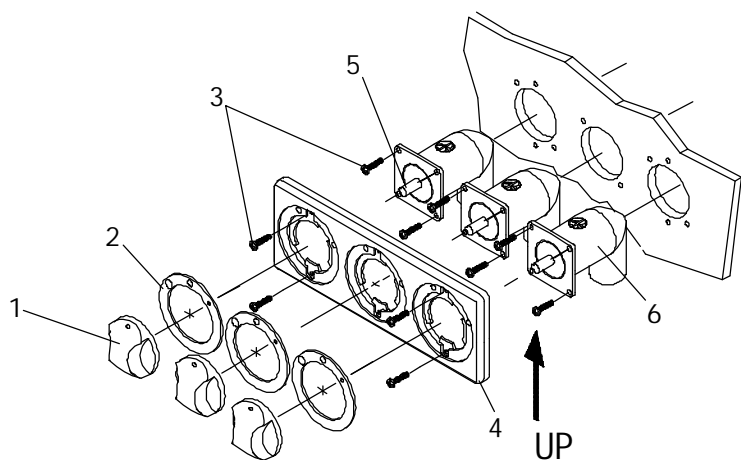

SPAS

ONE POSITION CONTROL PANEL

ITEM	P/N	DESCRIPTION	QTY
1	8267XXX	Knob, .25 Shaft, Assy	1
2	8263000	Ring, Graphic, Air	1
3	D851XXX	Panel, 1 Position	1
4	9724000	Screw, Thd Ctg. 4-24 x .5 Ty 25	4
5	8399000	Repair O-Ring/Valve Assy	1
6	7510000	Air Control Assy	1

XXX=Color Select
 Item 5 is included with Item 6.
 Item 5 can be ordered separately.

THREE POSITION CONTROL PANEL (AIR CONTROL)

ITEM	P/N	DESCRIPTION	QTY
1	8267XXX	Knob, .25 Shaft, Assy	3
2	8263000	Ring, Graphic, Air	3
3	9724000	Screw, Thd Ctg. 4-24 x .5 Ty 25	10
4	9224XXX	Panel, 3-Position	1
5	8399000	Repair O-Ring/Valve Assy	3
6	7510000	Air Control Assy	3

SPAS

2 POSITION CONTROL PANEL

ITEM	P/N	DESCRIPTION	QTY
1	8267XXX	Knob Assembly	2
2	8263000	Ring, Graphic Air	2
3	9724000	Screw, Thread Cutting, 4-24 x .5"	8
4	8241XXX	Panel, 2 Position	1
5	7510000	Air Control Assembly, Open	2
6	8399000	O-Ring/Valve Assembly	2

When Item 5 is ordered P/N 8399000 is included. P/N 8399000 can be ordered individually.

SPAS

3 POSITION CONTROL PANEL

ITEM	P/N	DESCRIPTION	QTY
1	8267XXX	Knob Assembly	1
2	8247XXX	Bezel, Actuator	2
3	8246XXX	Button, Air Actuator	2
4	6828000	Actuator, Switch Assembly	2
5	B934000	Ring, Graphic, Heater, Spa	1
6	B933000	Ring, Graphic, System, Spa	1
7	B932000	Ring, Graphic, Accessory, Spa (used on Aero Plus, Palio, Vectra II)	1
7	C237000	Ring, Graphic, Accessory, Spa (used on Caressa, Model 9800)	1
7	C238000	Ring, Graphic, Accessory, Spa (Quantum, Corsica, Tirage, Ventera, Razza)	1
7	C239000	Ring, Graphic, Accessory, Spa (used on Model 380)	1
8	9724000	Screw, Thread Cutting, 4-24 x .5"	16
9	B564XXX	Panel, 3 Position, w/o Tabs	1
10	A187000	Cup, Air Switch	2
11	C061000	Cable, Fiber Optic, 48" x 1.25" Dia.	1
12	7757000	Control Shaft Repair Assembly	1
13	C133000	Cup, Heater Control	1
14	7082000	Retainer, E-Ring, .25 Dia.	1
15	8679000	Control Shaft, Flex, 44" L.	1
15	7114000	Control Shaft, Flex, 22" L.	1