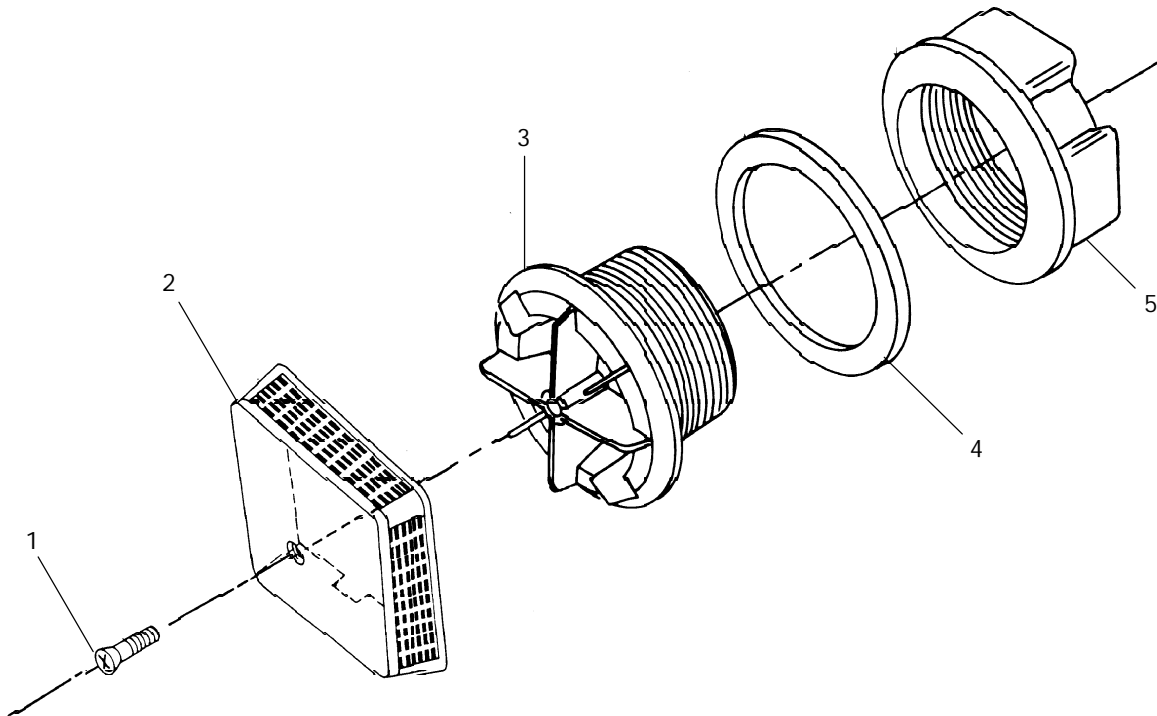

SUCTION COVER/STRAINER, GOLD

ITEM	P/N	DESCRIPTION	QTY
1	4124828	Suction Cover, Gold	1
2	4190828	Screw, OHPM #10-24 x 1.25"L., Gold	1
3	4627000	Gasket, Suction Screen	1
4	3060836	Suction Strainer, Modified, Black	1
5	4507000	Ring, Suction Strainer	1

SUCTION COVER/STRAINER, BRIGHT BRASS

ITEM	P/N	DESCRIPTION	QTY
1	4124829	Suction Cover, Bright Brass	1
2	4190829	Screw, OHPM #10-24 x 1.25"L., Bright Brass	1
3	4627000	Gasket, Suction Screen	1
4	3060836	Suction Strainer, Modified, Black	1
5	4507000	Ring, Suction Strainer	1

BATHS

SUCTION FITTING/COVER ASSEMBLY

ITEM	P/N	DESCRIPTION	QTY
1	3959000	Screw, OHPM #10-24 x 2"L.	1
2	6651904	Suction Cover/Gasket Assy, Tan	1
2	6651914	Suction Cover/Gasket Assy, Almond	1
2	6651917	Suction Cover/Gasket Assy, Black	1
2	6651922	Suction Cover/Gasket Assy, Cinnabar	1
2	6651924	Suction Cover/Gasket Assy, Blue	1
2	6651940	Suction Cover/Gasket Assy, White	1
2	6651945	Suction Cover/Gasket Assy, Silver	1
2	6651949	Suction Cover/Gasket Assy, Rose	1
2	6651951	Suction Cover/Gasket Assy, Shell	1
2	6651952	Suction Cover/Gasket Assy, Raspberry	1
2	6651953	Suction Cover/Gasket Assy, Gray	1
2	6651956	Suction Cover/Gasket Assy, Pink	1
2	6651962	Suction Cover/Gasket Assy, Dusty Orchid	1
2	6651969	Suction Cover/Gasket Assy, Oyster	1
3	1958000	Suction Fitting Sub-Assembly	1
4	2136000	Ring, Back-Up	1
5	1643000	Locknut, Suction Fitting	1