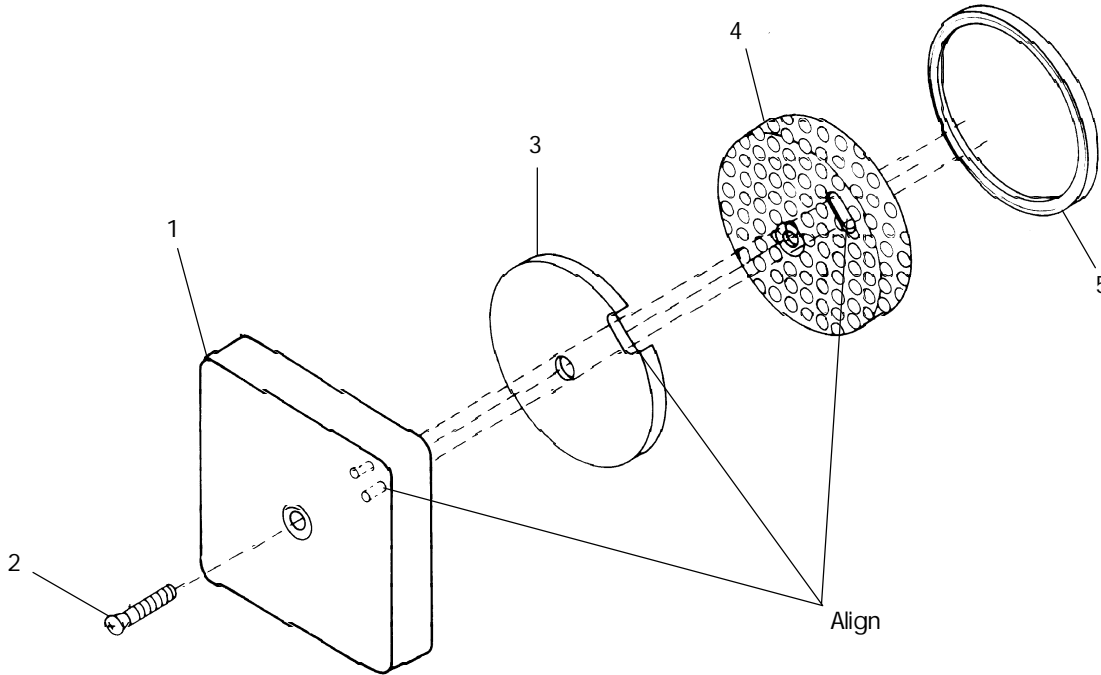

BATHS

(PLATED) SUCTION COVER/STRAINER

NOTE: No longer used-discontinued 3/86.

SUCTION COVER/STRAINER, CHROME

ITEM	P/N	DESCRIPTION	QTY
1	4124827	Suction Cover, Chrome	1
2	3958000	Screw, OHPM #10-24 x 1.25"L.	1
3	4627000	Gasket, Suction Screen	1
4	3060836	Suction Strainer, Modified, Black	1
5	4507000	Ring, Suction Strainer	1

SUCTION COVER/STRAINER, GOLD

ITEM	P/N	DESCRIPTION	QTY
1	4124828	Suction Cover, Gold	1
2	4190828	Screw, OHPM #10-24 x 1.25"L., Gold	1
3	4627000	Gasket, Suction Screen	1
4	3060836	Suction Strainer, Modified, Black	1
5	4507000	Ring, Suction Strainer	1

SUCTION COVER/STRAINER, BRIGHT BRASS

ITEM	P/N	DESCRIPTION	QTY
1	4124829	Suction Cover, Bright Brass	1
2	4190829	Screw, OHPM #10-24 x 1.25"L., Bright Brass	1
3	4627000	Gasket, Suction Screen	1
4	3060836	Suction Strainer, Modified, Black	1
5	4507000	Ring, Suction Strainer	1

BATHS

SUCTION FITTING/COVER ASSEMBLY

ITEM	P/N	DESCRIPTION	QTY
1	3959000	Screw, OHPM #10-24 x 2"L.	1
2	6651904	Suction Cover/Gasket Assy, Tan	1
2	6651914	Suction Cover/Gasket Assy, Almond	1
2	6651917	Suction Cover/Gasket Assy, Black	1
2	6651922	Suction Cover/Gasket Assy, Cinnabar	1
2	6651924	Suction Cover/Gasket Assy, Blue	1
2	6651940	Suction Cover/Gasket Assy, White	1
2	6651945	Suction Cover/Gasket Assy, Silver	1
2	6651949	Suction Cover/Gasket Assy, Rose	1
2	6651951	Suction Cover/Gasket Assy, Shell	1
2	6651952	Suction Cover/Gasket Assy, Raspberry	1
2	6651953	Suction Cover/Gasket Assy, Gray	1
2	6651956	Suction Cover/Gasket Assy, Pink	1
2	6651962	Suction Cover/Gasket Assy, Dusty Orchid	1
2	6651969	Suction Cover/Gasket Assy, Oyster	1
3	1958000	Suction Fitting Sub-Assembly	1
4	2136000	Ring, Back-Up	1
5	1643000	Locknut, Suction Fitting	1