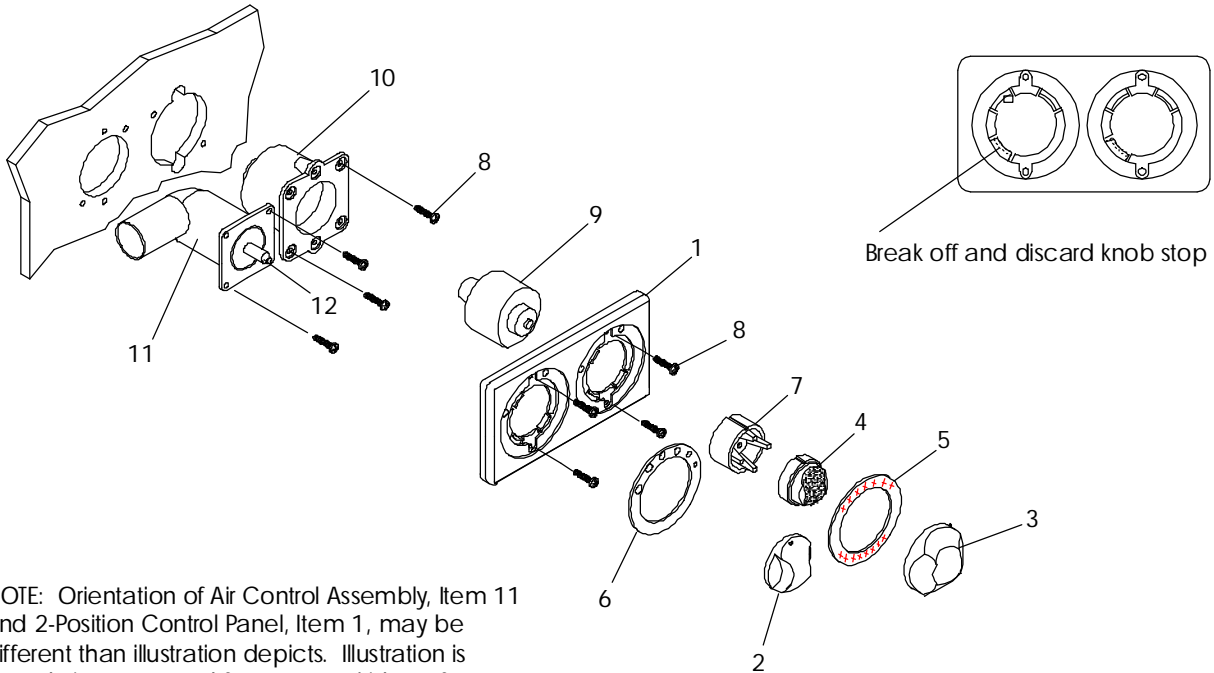

BATHS

2-POSITION CONTROL PANEL

NOTE: Introduced 1/1/90

ITEM	P/N	DESCRIPTION	QTY
1	8267904	Knob Assy, Tan	2
1	8267914	Knob Assy, Almond	2
1	8267917	Knob Assy, Black	2
1	8267924	Knob Assy, Blue	2
1	8267940	Knob Assy, White	2
1	8267945	Knob Assy, Silver	2
1	8267949	Knob Assy, Rose	2
1	8267951	Knob Assy, Shell	2
1	8267952	Knob Assy, Raspberry	2
1	8267953	Knob Assy, Gray	2
1	8267956	Knob Assy, Pink	2
1	8267962	Knob Assy, Dusty Orchid	2
1	8267963	Knob Assy, Teal	2
1	8267969	Knob Assy, Oyster	2
2	8263000	Ring, Graphic Air	2
3	7514000	Screw, Thread Cutting, PHP #4 x .38"	8
4	8241914	Panel, 2 Position, Almond	1
4	8241917	Panel, 2 Position, Black	1
4	8241940	Panel, 2 Position, White	1
4	8241945	Panel, 2 Position, Silver	1
4	8241949	Panel, 2 Position, Rose	1
4	8241951	Panel, 2 Position, Shell	1
4	8241953	Panel, 2 Position, Gray	1
4	8241962	Panel, 2 Position, Dusty Orchid	1
4	8241969	Panel, 2 Position, Oyster	1
5	7510000	Air Control Valve	2
N.S.	8399000	O-Ring/Valve Assembly	2
N.S.	9702827	Face Plate, 2 Position, Chrome	1
N.S.	9702828	Face Plate, 2 Position, Gold	1
N.S.	9702829	Face Plate, 2 Position, Bright Brass	1
N.S.	A110000	Adhesive, Perforated Strip	1

N.S.=Not Shown

When Item 5 is ordered P/N 8399000 is included. P/N 8399000 can be ordered individually.

BATHS

2-POSITION CONTROL PANEL (DUAL FUNCTION)

NOTE: Introduced 6/93

NOTE: Orientation of Air Control Assembly, Item 11 and 2-Position Control Panel, Item 1, may be different than illustration depicts. Illustration is for ordering parts and for a general idea of assembly.

ITEM	P/N	DESCRIPTION	QTY
* 1	8241XXX	Panel, 2-Position	1
2	8267XXX	Knob, .25 Shaft Assembly	1
3	8247XXX	Bezel, Actuator	1
4	8246XXX	Button, Air Actuator	1
5	8262000	Ring, Graphic, ON-OFF	1
6	8263000	Ring, Graphic, Air	1
7	C842000	Guide, Air Actuator	1
8	9724000	Screw, Thd Ctg, 4-24 x .5	8
9	C377000	Bellows, Air Actuator	1
10	C841000	Cup, Air Actuator	1
11	7510000	Air Control Assembly	1
** 12	8399000	Repair O-Ring/Valve Assembly	1