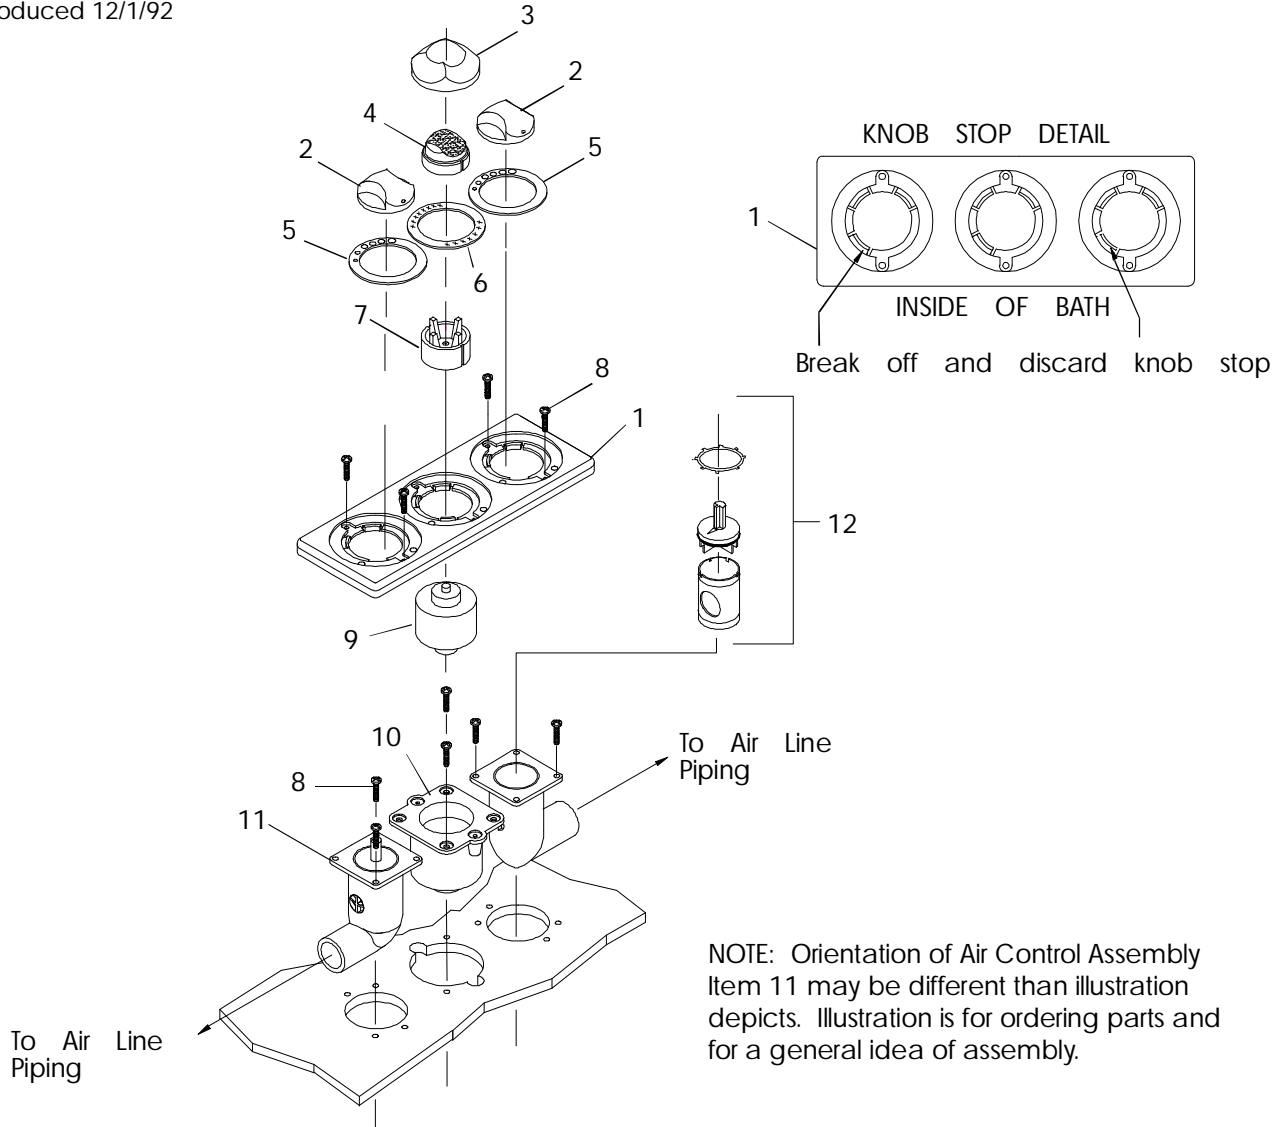

ITEM	P/N	DESCRIPTION	QTY
* 1	8241XXX	Panel, 2-Position	1
2	8267XXX	Knob, .25 Shaft Assembly	1
3	8247XXX	Bezel, Actuator	1
4	8246XXX	Button, Air Actuator	1
5	8262000	Ring, Graphic, ON-OFF	1
6	8263000	Ring, Graphic, Air	1
7	C842000	Guide, Air Actuator	1
8	9724000	Screw, Thd Ctg, 4-24 x .5	8
9	C377000	Bellows, Air Actuator	1
10	C841000	Cup, Air Actuator	1
11	7510000	Air Control Assembly	1
** 12	8399000	Repair O-Ring/Valve Assembly	1

N.S.=Not Shown

BATHS

3-POSITION CONTROL PANEL

NOTE: Introduced 12/1/92

NOTE: Orientation of Air Control Assembly Item 11 may be different than illustration depicts. Illustration is for ordering parts and for a general idea of assembly.

ITEM	P/N	DESCRIPTION	QTY
* 1	9224xxx	Panel, 3-Position	1
2	8267xxx	Knob, .25 Shaft Assembly	2
3	8247xxx	Bezel, Actuator	1
4	8246xxx	Button, Air Actuator	1
5	8263000	Ring, Graphic Air	2
6	8262000	Ring, Graphic, ON-OFF	1
7	C842000	Guide, Air Actuator	1
8	9724000	Screw, Thd Ctg, 4-24 x .5	10
9	C377000	Bellows, Air Actuator	1
10	C841000	Cup, Air Actuator	1
11	7510000	Air Control Assembly	2
** 12	8399000	Repair O-Ring/Valve Assembly	2