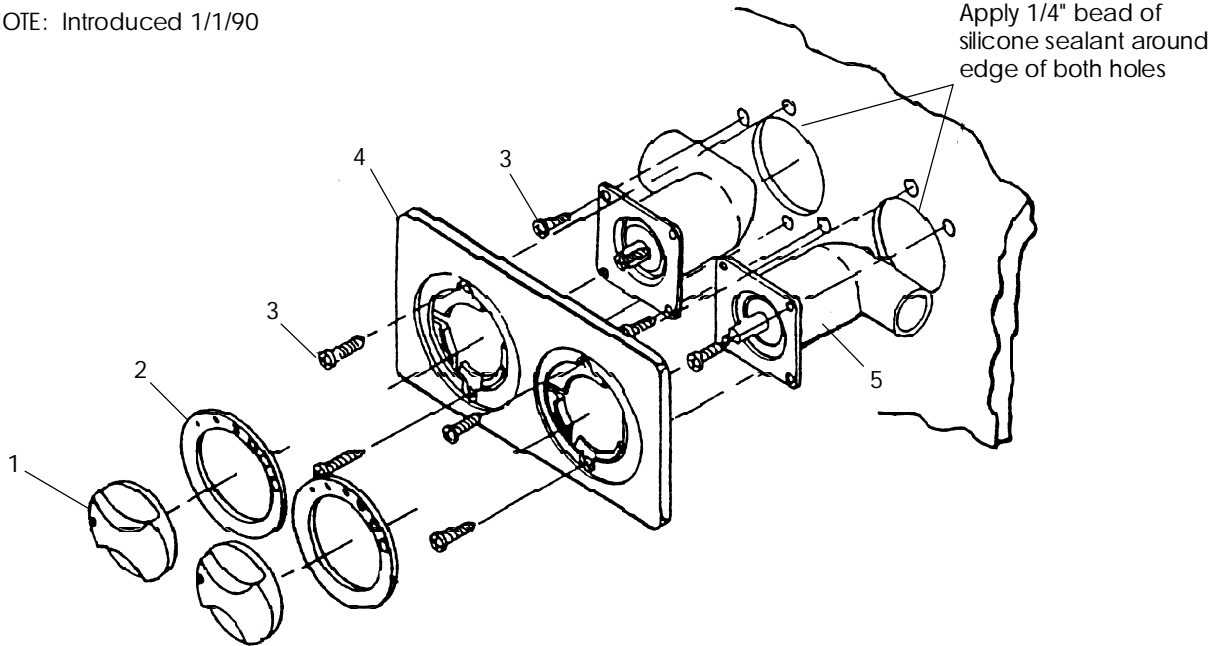

BATHS

2-POSITION CONTROL PANEL

NOTE: Introduced 1/1/90

ITEM	P/N	DESCRIPTION	QTY
1	8267904	Knob Assy, Tan	2
1	8267914	Knob Assy, Almond	2
1	8267917	Knob Assy, Black	2
1	8267924	Knob Assy, Blue	2
1	8267940	Knob Assy, White	2
1	8267945	Knob Assy, Silver	2
1	8267949	Knob Assy, Rose	2
1	8267951	Knob Assy, Shell	2
1	8267952	Knob Assy, Raspberry	2
1	8267953	Knob Assy, Gray	2
1	8267956	Knob Assy, Pink	2
1	8267962	Knob Assy, Dusty Orchid	2
1	8267963	Knob Assy, Teal	2
1	8267969	Knob Assy, Oyster	2
2	8263000	Ring, Graphic Air	2
3	7514000	Screw, Thread Cutting, PHP #4 x .38"	8
4	8241914	Panel, 2 Position, Almond	1
4	8241917	Panel, 2 Position, Black	1
4	8241940	Panel, 2 Position, White	1
4	8241945	Panel, 2 Position, Silver	1
4	8241949	Panel, 2 Position, Rose	1
4	8241951	Panel, 2 Position, Shell	1
4	8241953	Panel, 2 Position, Gray	1
4	8241962	Panel, 2 Position, Dusty Orchid	1
4	8241969	Panel, 2 Position, Oyster	1
5	7510000	Air Control Valve	2
N.S.	8399000	O-Ring/Valve Assembly	2
N.S.	9702827	Face Plate, 2 Position, Chrome	1
N.S.	9702828	Face Plate, 2 Position, Gold	1
N.S.	9702829	Face Plate, 2 Position, Bright Brass	1
N.S.	A110000	Adhesive, Perforated Strip	1

N.S.=Not Shown

When Item 5 is ordered P/N 8399000 is included. P/N 8399000 can be ordered individually.

BATHS

2-POSITION CONTROL PANEL (DUAL FUNCTION)

NOTE: Introduced 6/93

NOTE: Orientation of Air Control Assembly, Item 11 and 2-Position Control Panel, Item 1, may be different than illustration depicts. Illustration is for ordering parts and for a general idea of assembly.

ITEM	P/N	DESCRIPTION	QTY
* 1	8241XXX	Panel, 2-Position	1
2	8267XXX	Knob, .25 Shaft Assembly	1
3	8247XXX	Bezel, Actuator	1
4	8246XXX	Button, Air Actuator	1
5	8262000	Ring, Graphic, ON-OFF	1
6	8263000	Ring, Graphic, Air	1
7	C842000	Guide, Air Actuator	1
8	9724000	Screw, Thd Ctg, 4-24 x .5	8
9	C377000	Bellows, Air Actuator	1
10	C841000	Cup, Air Actuator	1
11	7510000	Air Control Assembly	1
** 12	8399000	Repair O-Ring/Valve Assembly	1