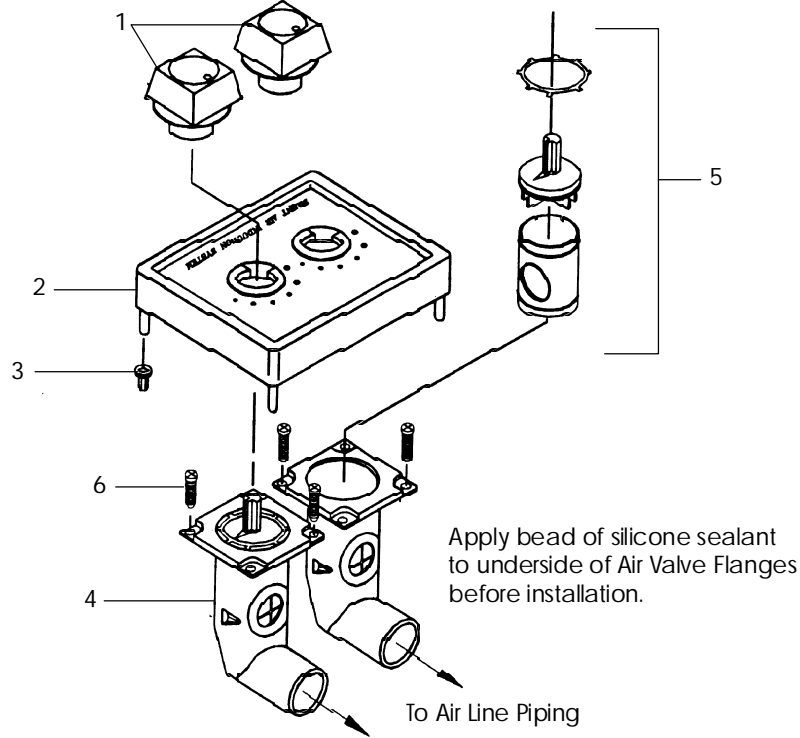

## AIR CONTROL ASSEMBLY (AIR BOX)

NOTE: No longer used-discontinued 9/87.

ITEM	P/N	DESCRIPTION	QTY
1	1000000	Speed Clip, Tubular	4
2	3968000	Screw, PHPM #8-32 x .75"L.	2
3	1120000	Gasket, Air Box	1
4	2124000	Air Control Unit, Sub-Assembly	1
* 5	7164000	Elb, Street, 1/2", 90	2
** 5	1464000	Air Line Adapter, 90	2
** 6	2181000	Hose Clamp, Plastic	2
7	0846000	Extended Shaft, Air Control	2

\*Applicable to units with flex PVC air line piping.

\*\*Applicable to units with dishwasher hose air line piping.

## AIR CONTROL ASSEMBLY

ITEM	P/N	DESCRIPTION	QTY
1	8611904	Knob, Air Control, Tan	2
1	8611908	Knob, Air Control, Brown	2
1	8611914	Knob, Air Control, Almond	2
1	8611917	Knob, Air Control, Black	2
1	8611922	Knob, Air Control, Cinnabar	2
1	8611924	Knob, Air Control, Blue	2
1	8611940	Knob, Air Control, White	2
1	8611945	Knob, Air Control, Silver	2
1	8611949	Knob, Air Control, Rose	2
1	8611951	Knob, Air Control, Shell	2
1	8611952	Knob, Air Control, Raspberry	2
1	5132827	Knob, Air Control, Chrome	2
1	5132828	Knob, Air Control, Gold	2
1	5132829	Knob, Air Control, Bright Brass	2
2	9108904	Panel, Air Control, Tan	1
2	9108908	Panel, Air Control, Brown	1
2	9108914	Panel, Air Control, Almond	1
2	9108917	Panel, Air Control, Black	1
2	9108922	Panel, Air Control, Cinnabar	1
2	9108924	Panel, Air Control, Blue	1
2	9108940	Panel, Air Control, White	1
2	9108945	Panel, Air Control, Silver	1
2	9108949	Panel, Air Control, Rose	1
2	9108951	Panel, Air Control, Shell	1
2	9108952	Panel, Air Control, Raspberry	1
3	1000000	Speed Clip, Tubular	4
4	7510000	Air Control Valve Assembly	2
5	8399000	O-Ring/Valve Assembly	2
6	7514000	Screw, Thread Cutting, PHP #4 x .38"	8