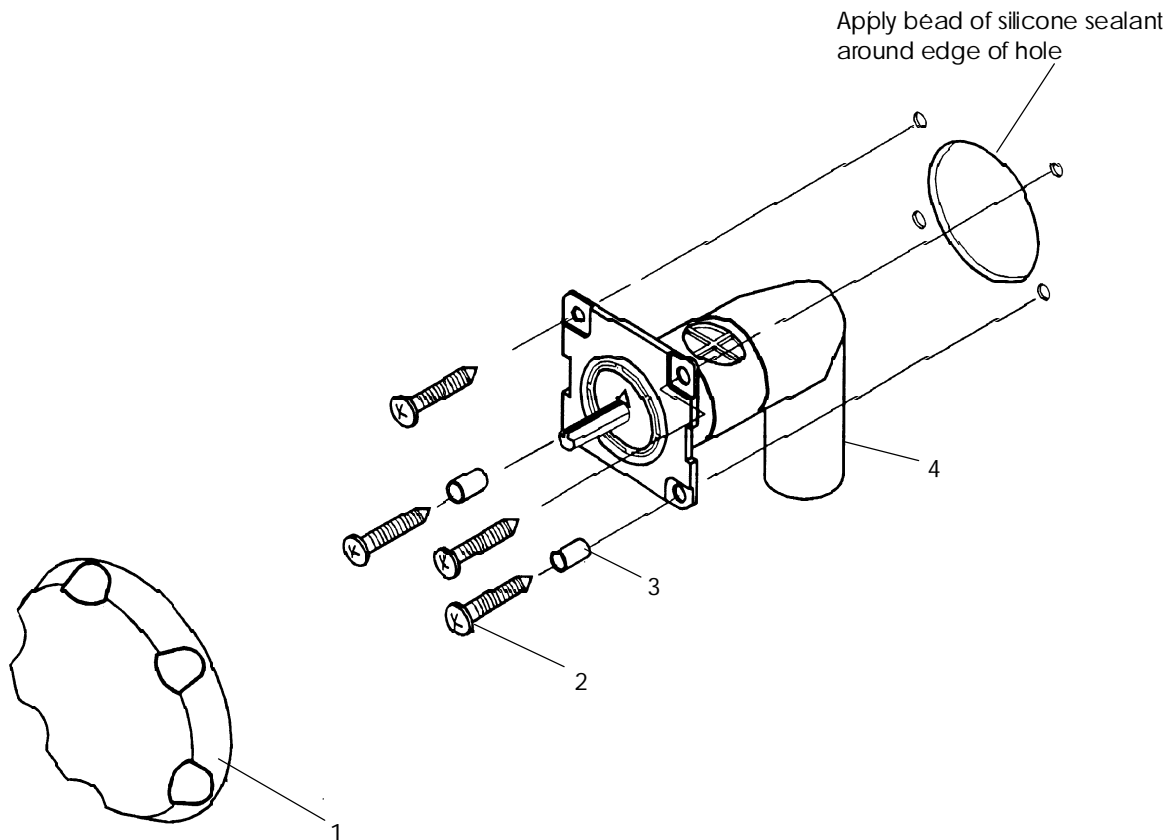

ITEM	P/N	DESCRIPTION	QTY
1	9774914	Knob Assy, Air Control, Almond	1
1	9774940	Knob Assy, Air Control, White	1
1	9774945	Knob Assy, Air Control, Silver	1
1	9774951	Knob Assy, Air Control, Shell	1
1	9774953	Knob Assy, Air Control, Gray	1
1	9774962	Knob Assy, Air Control, Dusty Orchid	1
2	9724000	Screw, Thread Cutting, 4-24 x .5"	4
3	9725000	Stand Off, Air Control Knob	2
4	7510000	Air Control Valve Assembly	1
N.S.	8399000	O-Ring/Valve Assembly	1

N.S. =Not shown. When Item 4 is ordered P/N 8399000 is included. P/N 8399000 can be ordered individually.