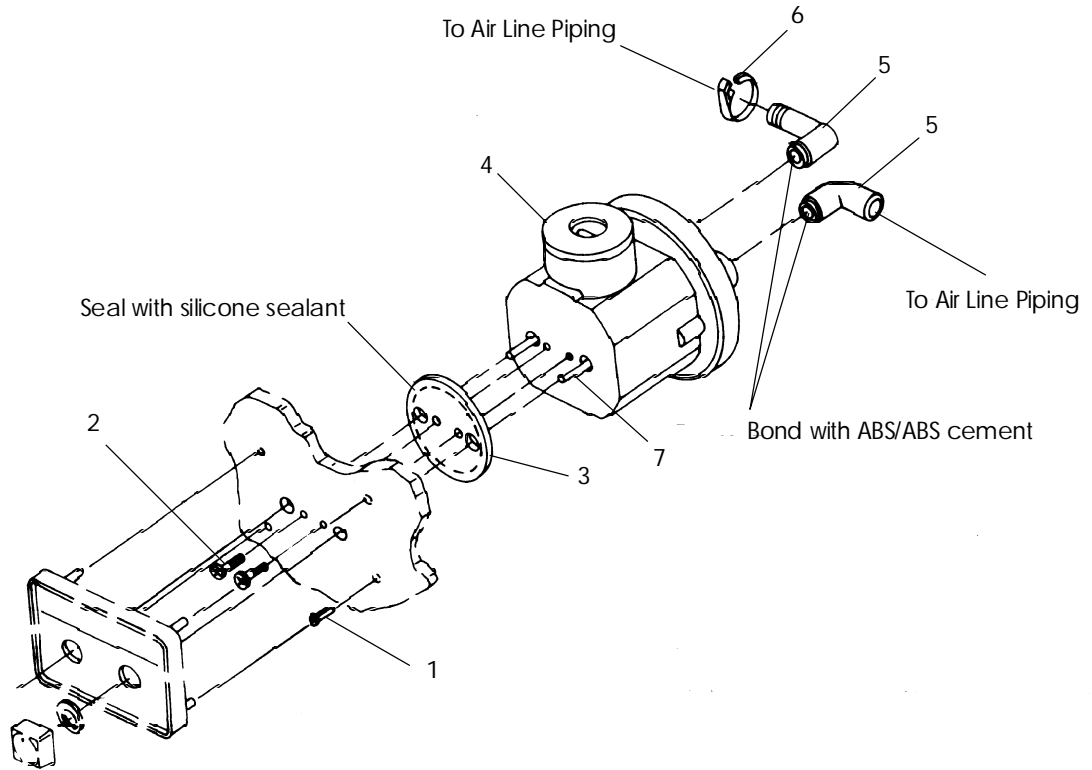

## AIR CAP ASSEMBLY

NOTE: No longer used-discontinued 1/89.

ITEM	P/N	DESCRIPTION	QTY
1	4117904	Air Cap Assembly, Tan	1
1	4117914	Air Cap Assembly, Almond	1
1	4117940	Air Cap Assembly, White	1
2	4319000	Speed Nut, Push-On, 1"	1
3	1464000	Air Line Adapter, 90	1
4	2181000	Hose Clamp, Plastic	1

## AIR CONTROL ASSEMBLY (AIR BOX)

NOTE: No longer used-discontinued 9/87.

ITEM	P/N	DESCRIPTION	QTY
1	1000000	Speed Clip, Tubular	4
2	3968000	Screw, PHPM #8-32 x .75"L.	2
3	1120000	Gasket, Air Box	1
4	2124000	Air Control Unit, Sub-Assembly	1
* 5	7164000	Elb, Street, 1/2", 90	2
** 5	1464000	Air Line Adapter, 90	2
** 6	2181000	Hose Clamp, Plastic	2
7	0846000	Extended Shaft, Air Control	2

## AIR CONTROL ASSEMBLY

ITEM	P/N	DESCRIPTION	QTY
1	8611904	Knob, Air Control, Tan	2
1	8611908	Knob, Air Control, Brown	2
1	8611914	Knob, Air Control, Almond	2
1	8611917	Knob, Air Control, Black	2
1	8611922	Knob, Air Control, Cinnabar	2
1	8611924	Knob, Air Control, Blue	2
1	8611940	Knob, Air Control, White	2
1	8611945	Knob, Air Control, Silver	2
1	8611949	Knob, Air Control, Rose	2
1	8611951	Knob, Air Control, Shell	2
1	8611952	Knob, Air Control, Raspberry	2
1	5132827	Knob, Air Control, Chrome	2
1	5132828	Knob, Air Control, Gold	2
1	5132829	Knob, Air Control, Bright Brass	2
2	9108904	Panel, Air Control, Tan	1
2	9108908	Panel, Air Control, Brown	1
2	9108914	Panel, Air Control, Almond	1
2	9108917	Panel, Air Control, Black	1
2	9108922	Panel, Air Control, Cinnabar	1
2	9108924	Panel, Air Control, Blue	1
2	9108940	Panel, Air Control, White	1
2	9108945	Panel, Air Control, Silver	1
2	9108949	Panel, Air Control, Rose	1
2	9108951	Panel, Air Control, Shell	1
2	9108952	Panel, Air Control, Raspberry	1
3	1000000	Speed Clip, Tubular	4
4	7510000	Air Control Valve Assembly	2
5	8399000	O-Ring/Valve Assembly	2
6	7514000	Screw, Thread Cutting, PHP #4 x .38"	8