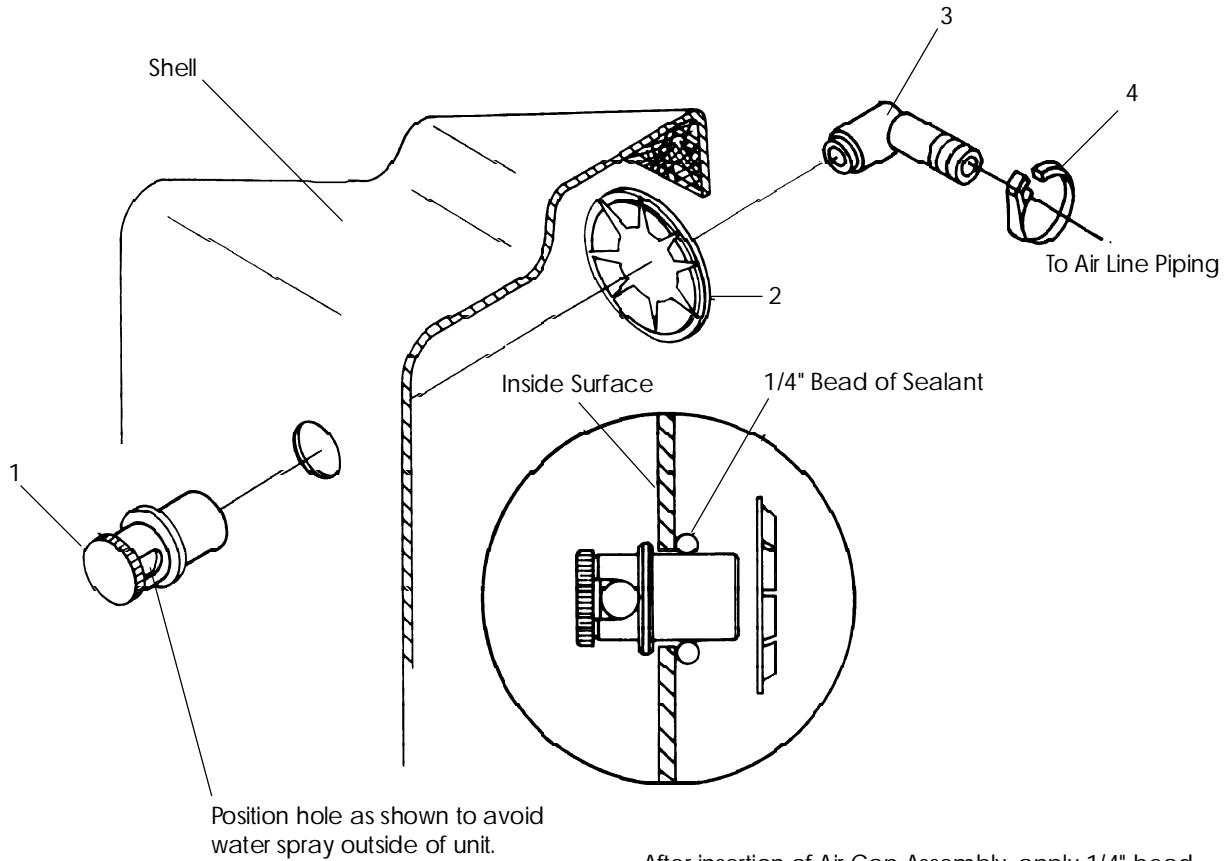

## AIR CAP ASSEMBLY

NOTE: No longer used-discontinued 1/89.

ITEM	P/N	DESCRIPTION	QTY
1	4117904	Air Cap Assembly, Tan	1
1	4117914	Air Cap Assembly, Almond	1
1	4117940	Air Cap Assembly, White	1
2	4319000	Speed Nut, Push-On, 1"	1
3	1464000	Air Line Adapter, 90	1
4	2181000	Hose Clamp, Plastic	1