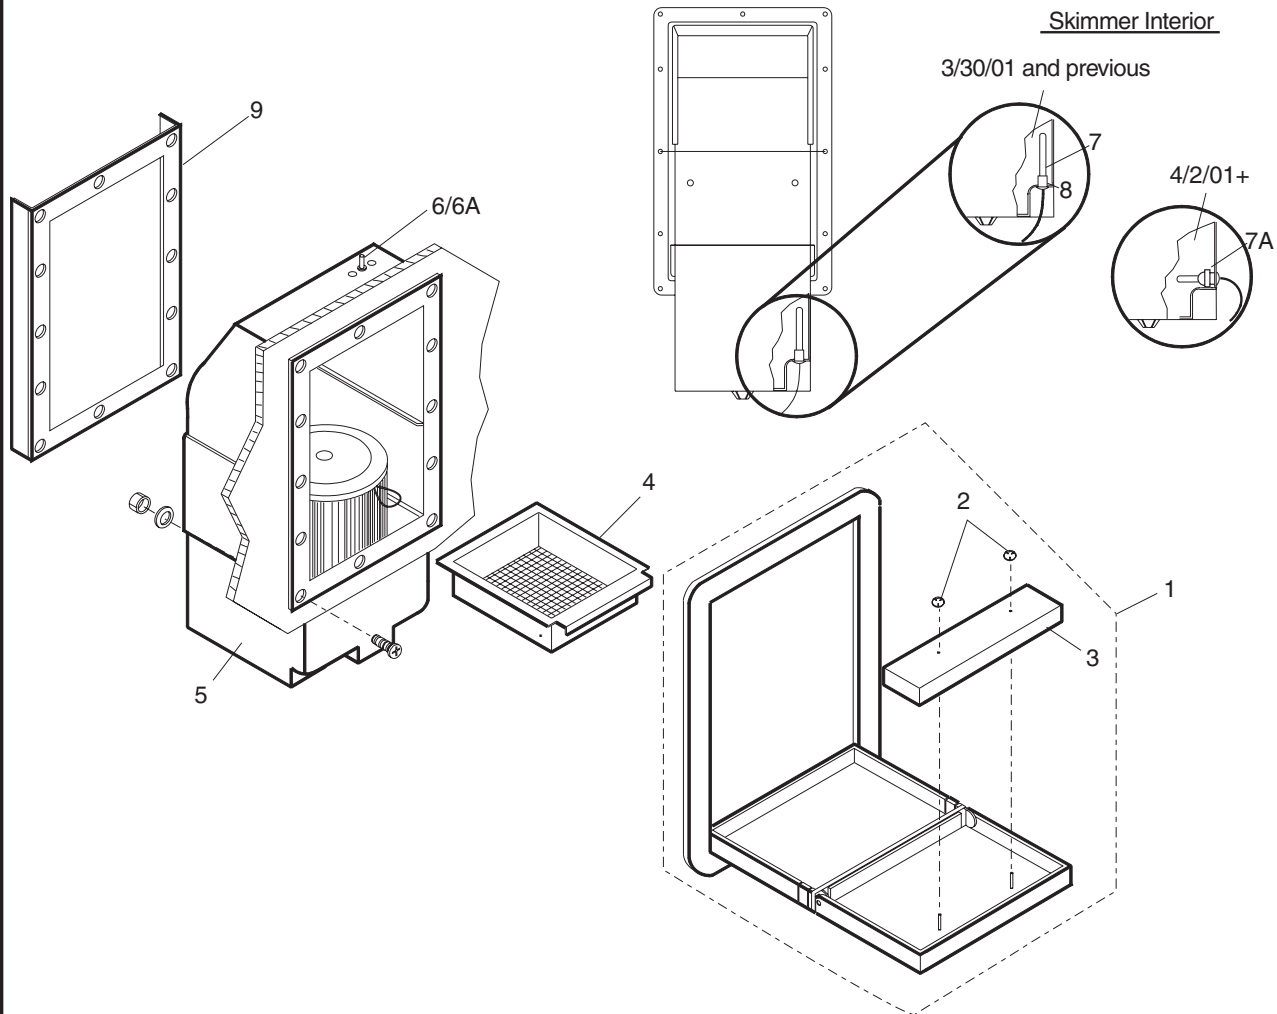

## 2001 and Previous Skimmer

Item	Description	JP #	JWB #
1	Frame: Skimmer Front Load	2000-045	6639945
2	Ring: Push-on	2570-010	6666000
3	Weir Float: Front Load	2540-374	6665000
4	Basket: Skimmer Front Load	2540-375	6636000
5	Body: Skimmer Front Load	2540-385	9912000
6	Seal: Valve 1"	2000-201	6171000
6A	Drain Fitting: Alexa	2540-390	3058000
7	Sleeve: Temp Sensor (3/30/01 and Previous)	2000-200	5659000
7A	Connector: Liquid Tight 1/2" (After 4/2/01)	6560-410	N/A
8	Grommet: Sealing Sensor (3/31/01 and Previous)	2540-400	5660000
9	Plate: Backing Skimmer	2000-040	G894000