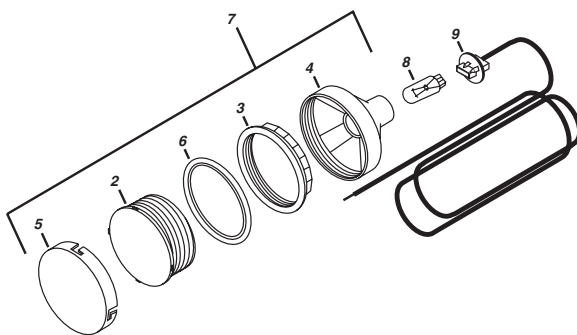

Item	Description	JP #
1	Light: LED MultiColor Plug In	6472-676
1A	Light: LED Blue Plug In	6472-677
2	Fitting: Wall Servicable Light	6540-442
3	Nut: Servicable Light	6540-443
4	Housing: Bulb Servicable Light	6540-444
5	Lens: Clear Servicable Light	6540-446
5A	Lens: Blue Servicable Light	6540-452
5B	Lens: Red Servicable Light	6540-453
5C	Lens: Green Servicable Light	6540-454
6	O-ring	6540-520
7	Assembly: Light Wall LED 2002	6540-998
8	Bulb: Spa Light 12W LED 2002	6560-246
9	Harness: Servicable Light LED 2002	6560-247

<i>Item</i>	<i>Description</i>	<i>JP #</i>	<i>JWB #</i>
1	Harness: Light Single	2560-020	J222000
2	Harness: Light Dual Triton & Pinnacle	2560-021	K289000
2A	Harness: Light Dual Quantum	2560-023	K999000
3	Light: OEM Kit	5040-016	8018000
4	Bulb: Spa Light 7W	6560-244	K467000
5	Filter: Spa Light	6560-264	S664000