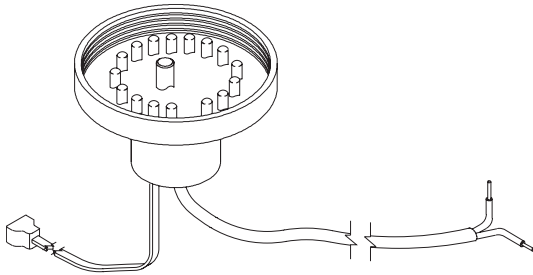

Lights

Lights for 2002+

Light: LED Multicolor (LCD Models only)
JP #6560-420

Top

Light: LED Multicolor Waterfall (LCD models only)
JP #6560-422

Bottom

Spas manufactured before 4/15/02 must be retro-fit with this new waterfall light.

Item	Description	JP #
1	Light: LED MultiColor Plug In	6472-676
1A	Light: LED Blue Plug In	6472-677
2	Fitting: Wall Servicable Light	6540-442
3	Nut: Servicable Light	6540-443
4	Housing: Bulb Servicable Light	6540-444
5	Lens: Clear Servicable Light	6540-446
5A	Lens: Blue Servicable Light	6540-452
5B	Lens: Red Servicable Light	6540-453
5C	Lens: Green Servicable Light	6540-454
6	O-ring	6540-520
7	Assembly: Light Wall LED 2002	6540-998
8	Bulb: Spa Light 12W LED 2002	6560-246
9	Harness: Servicable Light LED 2002	6560-247

<i>Item</i>	<i>Description</i>	<i>JP #</i>	<i>JWB #</i>
1	Harness: Light Single	2560-020	J222000
2	Harness: Light Dual Triton & Pinnacle	2560-021	K289000
2A	Harness: Light Dual Quantum	2560-023	K999000
3	Light: OEM Kit	5040-016	8018000
4	Bulb: Spa Light 7W	6560-244	K467000
5	Filter: Spa Light	6560-264	S664000