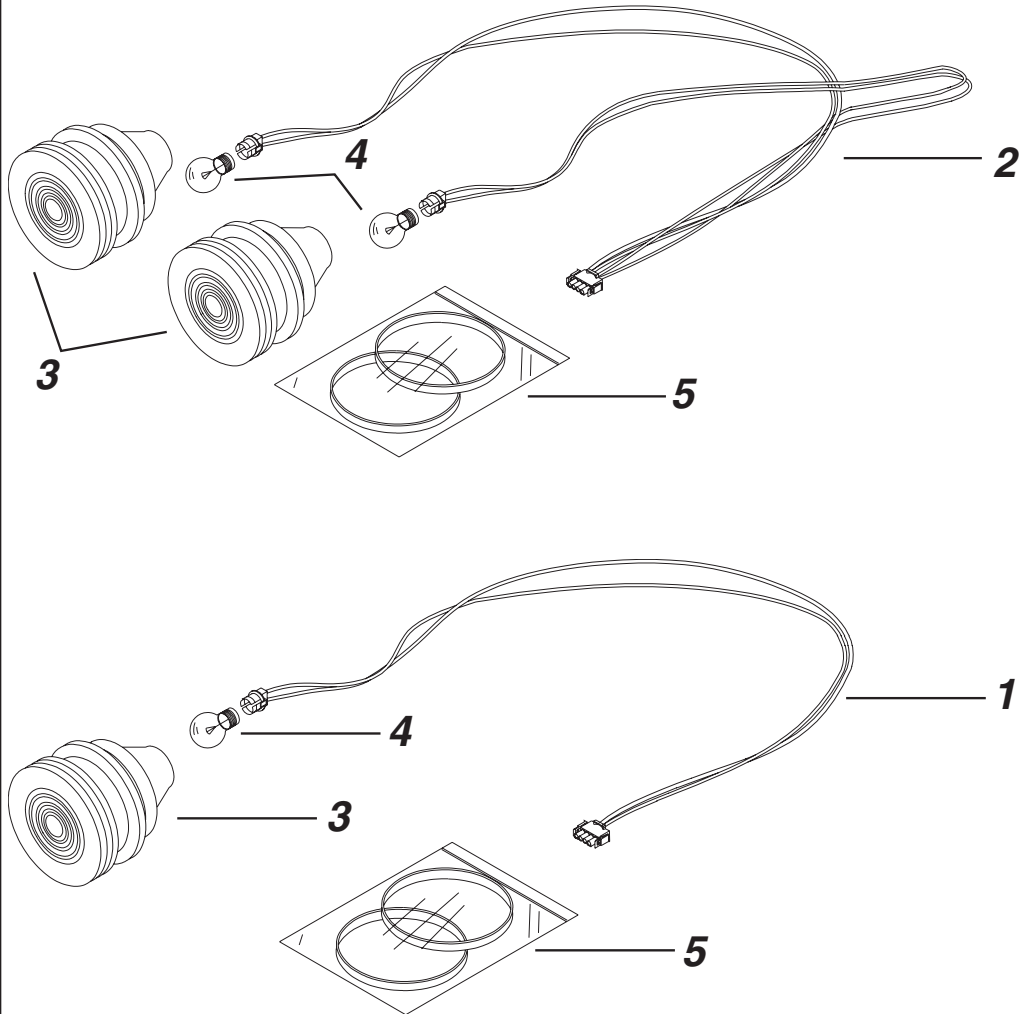

Kit: JP Light Baseboard (All Models)
JP #2472-660

Light: LED (3) 25° 12VAC w/Cord
JP #6560-242

Screw: 8 x .75 PH FH-SMS Stainless
JP #6570-090

Connector: Module CKT Board Kit
JP #6560-270

Lights

Lights for 2001 and Previous

<i>Item</i>	<i>Description</i>	<i>JP #</i>	<i>JWB #</i>
1	Harness: Light Single	2560-020	J222000
2	Harness: Light Dual Triton & Pinnacle	2560-021	K289000
2A	Harness: Light Dual Quantum	2560-023	K999000
3	Light: OEM Kit	5040-016	8018000
4	Bulb: Spa Light 7W	6560-244	K467000
5	Filter: Spa Light	6560-264	S664000