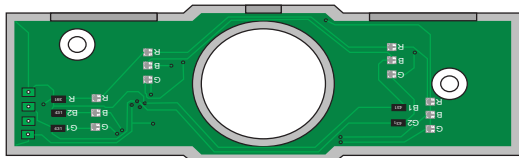

Lights

Lights for 2002+

Light: LED Multicolor (LCD Models only)
JP #6560-420

Top

Light: LED Multicolor Waterfall (LCD models only)
JP #6560-422

Bottom

Spas manufactured before 4/15/02 must be retro-fit with this new waterfall light.

Item	Description	JP #
1	Light: LED MultiColor Plug In	6472-676
1A	Light: LED Blue Plug In	6472-677
2	Fitting: Wall Servicable Light	6540-442
3	Nut: Servicable Light	6540-443
4	Housing: Bulb Servicable Light	6540-444
5	Lens: Clear Servicable Light	6540-446
5A	Lens: Blue Servicable Light	6540-452
5B	Lens: Red Servicable Light	6540-453
5C	Lens: Green Servicable Light	6540-454
6	O-ring	6540-520
7	Assembly: Light Wall LED 2002	6540-998
8	Bulb: Spa Light 12W LED 2002	6560-246
9	Harness: Servicable Light LED 2002	6560-247