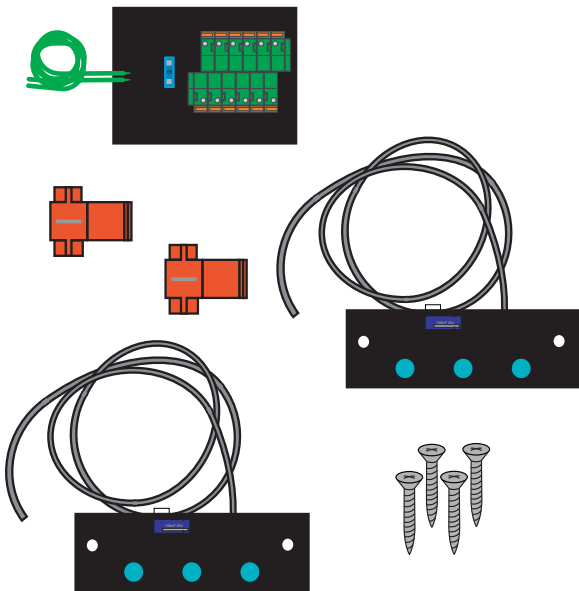

Item	Description	JP #
1	Light: LED MultiColor Plug In	6472-676
1A	Light: LED Blue Plug In	6472-677
2	Fitting: Wall Servicable Light	6540-442
3	Nut: Servicable Light	6540-443
4	Housing: Bulb Servicable Light	6540-444
5	Lens: Clear Servicable Light	6540-446
5A	Lens: Blue Servicable Light	6540-452
5B	Lens: Red Servicable Light	6540-453
5C	Lens: Green Servicable Light	6540-454
6	O-ring	6540-520
7	Assembly: Light Wall LED 2002	6540-998
8	Bulb: Spa Light 12W LED 2002	6560-246
9	Harness: Servicable Light LED 2002	6560-247

Lights

Optional Exterior Lighting

Kit: JP Light Exterior (All Models)
JP #2472-665

Light: LED Exterior Jacuzzi (Oval)
JP #6560-242

Screw: 8 x .75 PH FH-SMS Stainless
JP #6570-090

Connector: Module CKT Board Kit
JP #6560-270

Kit: JP Light Baseboard (All Models)
JP #2472-660

Light: LED (3) 25° 12VAC w/Cord
JP #6560-242

Screw: 8 x .75 PH FH-SMS Stainless
JP #6570-090

Connector: Module CKT Board Kit
JP #6560-270

Lights

Lights for 2001 and Previous

<i>Item</i>	<i>Description</i>	<i>JP #</i>	<i>JWB #</i>
1	Harness: Light Single	2560-020	J222000
2	Harness: Light Dual Triton & Pinnacle	2560-021	K289000
2A	Harness: Light Dual Quantum	2560-023	K999000
3	Light: OEM Kit	5040-016	8018000
4	Bulb: Spa Light 7W	6560-244	K467000
5	Filter: Spa Light	6560-264	S664000