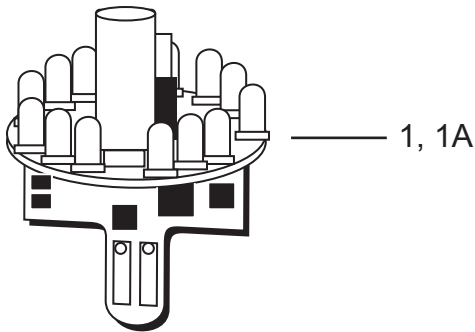

Item	Description	JP #
1	Light: LED MultiColor Plug In	6472-676
1A	Light: LED Blue Plug In	6472-677
2	Fitting: Wall Servicable Light	6540-442
3	Nut: Servicable Light	6540-443
4	Housing: Bulb Servicable Light	6540-444
5	Lens: Clear Servicable Light	6540-446
5A	Lens: Blue Servicable Light	6540-452
5B	Lens: Red Servicable Light	6540-453
5C	Lens: Green Servicable Light	6540-454
6	O-ring	6540-520
7	Assembly: Light Wall LED 2002	6540-998
8	Bulb: Spa Light 12W LED 2002	6560-246
9	Harness: Servicable Light LED 2002	6560-247