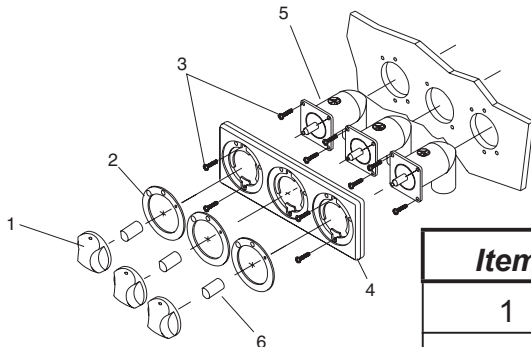

Triple Air Control (Used up to 12/31/01)

Break off these tabs prior to installation