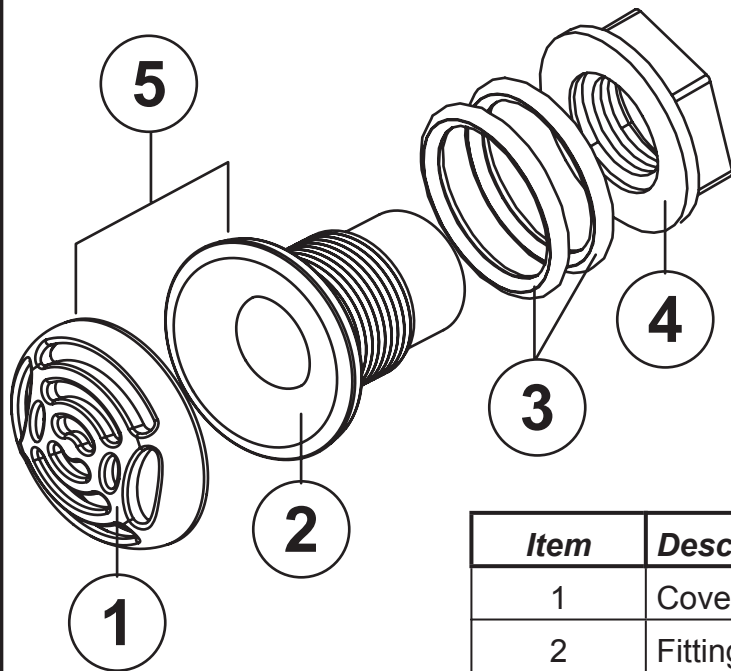

Plumbing

2004+ Heater Return Assembly

<i>Item</i>	<i>Description</i>	<i>JP #</i>
1	Cover: Gravity Drain	6540-995
2	Fitting: Gravity Drain Wall	6540-996
3	O-ring: Gravity Drain	6540-682
4	Locknut: Gravity Drain Fitting	6540-685
5	Fitting: Gravity Drain Wall w/Cover	6540-979