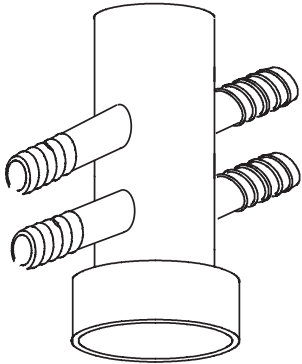

Manifold: Water 4 Port 3/4" x 1 1/2"
JP #2540-051
JWB #H198000