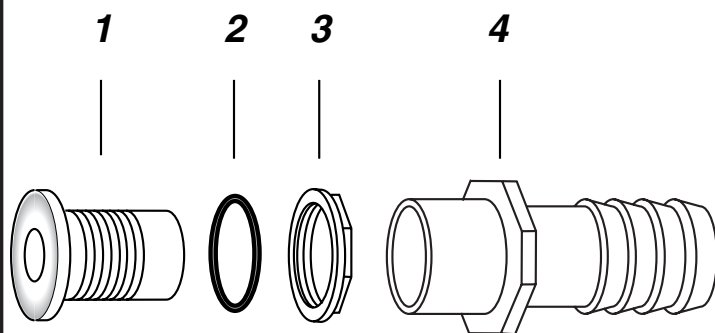

2002 - 2003 Heater Return Assembly

<i>Item</i>	<i>Description</i>	<i>JP #</i>
1	Fitting: Wall Heater Return	6540-291
2	O-ring: 1.22 I.D.	6540-682
3	Nut: Heater Return	6540-685
4	Adapter: 3/4" S x 3/4" Barb	6540-827