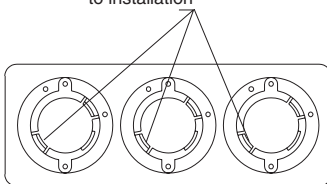

Triple Air Control (Used up to 12/31/01)

Break off these tabs prior to installation