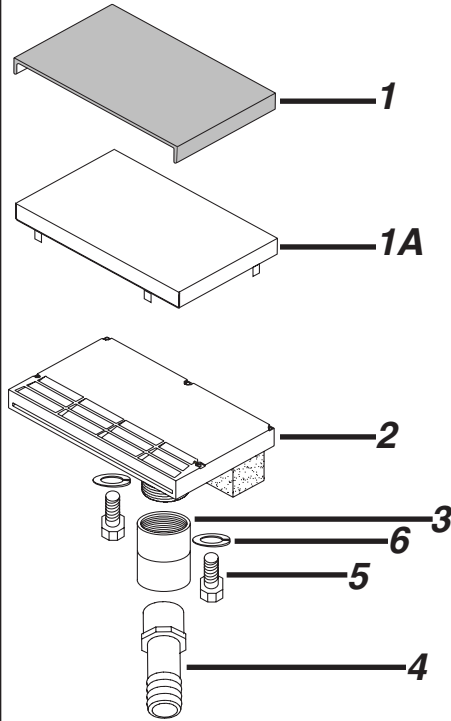

Plumbing

Waterfall Assemblies

All 2002+ Models

Item	Description	JP #	JWB #
1	Cover: Waterfall Gray (Plastic)	6540-925	N/A
1A	Cover: Waterfall Stainless Steel	6000-530	N/A
2	Fillspout: Waterfall Clear	6540-921	N/A
3	Adapter: 3/4" S x FPT	2540-004	6933000
4	Adapter: 3/4" Sp x Barb	6540-064	N/A
5	Bolt: Hex 1/4 - 20 x 1" Stainless Steel	6570-120	N/A
6	Washer: Split Lock 5/16 Stainless Steel	6570-121	N/A

Production began using the plastic waterfall cover (6540-925) on 6-2-03 with serial number 100058777. Stainless Steel waterfall covers will be available while supplies last.

Used on 2001 and Previous Models

Item	Description	JP #	JWB #
1	Cover: Water Rainbow	2540-220	7537945
2	Pad: Adhesive Cap (Waterfall)	2720-100	5409000
3	Fillspout: Water Rainbow w/Handle	2540-221	5999000
4	Bolt: Water Rainbow	2570-064	3945832
5	Nut: Locking Water Rainbow	2570-065	4034832
6	Washer: 1/4"	6570-036	3983832
7	Handle: Water Rainbow Repair	2000-255	8676000

Clean mating surfaces with alcohol and let dry. Cut one item 2 in half. Remove liner and apply as shown.

NOTE: Flow Control Handle shown in position which will allow full water flow.