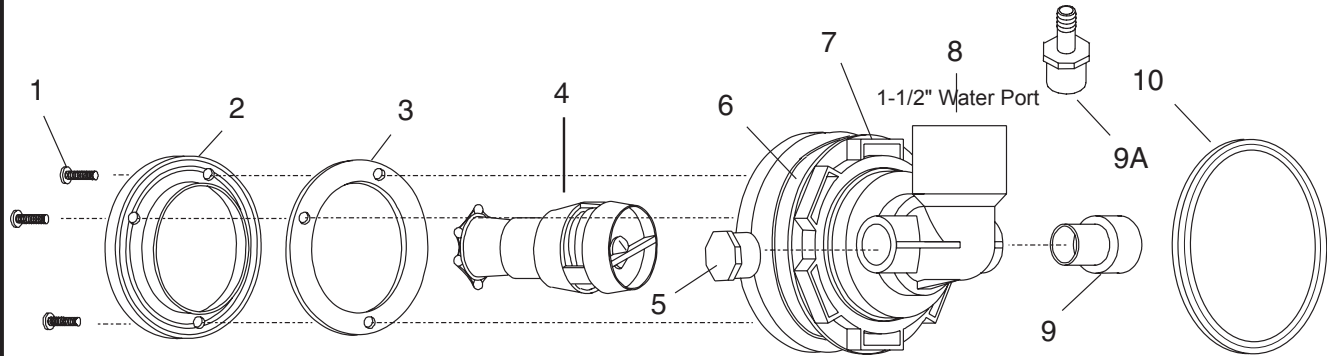

Plumbing

2001 and Previous HTC Jet Assembly

Item	Description	JP #	JWB #
1	Screw: HTC Jet	2570-084	9356000
2	Ring: Clamping HTC	2000-163	B788945
3	Gasket: Clamping Ring HTC	2000-161	1840000
4	Swivel: HTC Jet	2000-164	B786945
5	Plug: 1/2" Sp	6540-786	B777000
6	Ring: Back Up HTC	2540-352	1836000
7	Nut: Locking HTC	2540-351	1835000
8	Body: HTC Jet	2000-162	A320945
9	Adapter: 1/2" S x Sp	2000-020	C279000
9A	Adapter: 1/2"SP x 3/8" Barb	6540-024	N/A
10	O-ring: HTC Jet	6540-520	N/A

Item #9A was used on all spas manufactured after 4/1/2001.