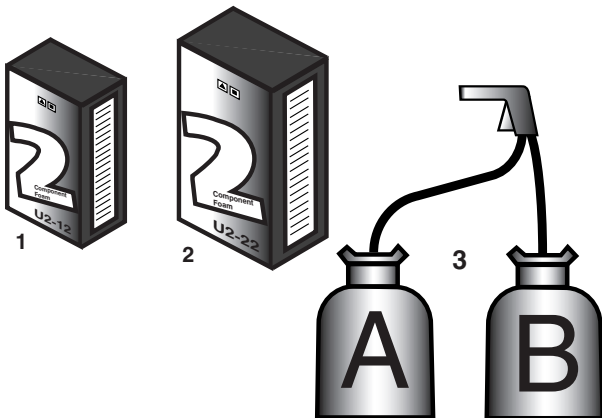

Replacement Foam