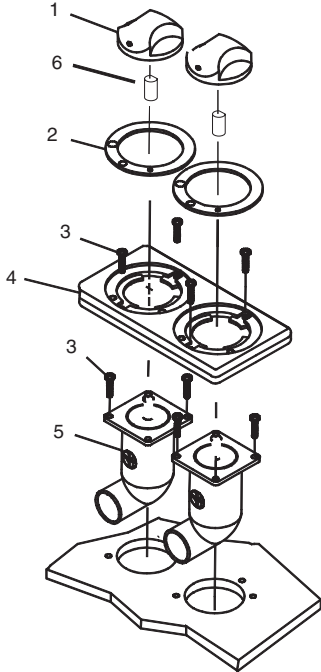

Plumbing

Air Controls

Dual Air Control (Used up to 12/31/01)