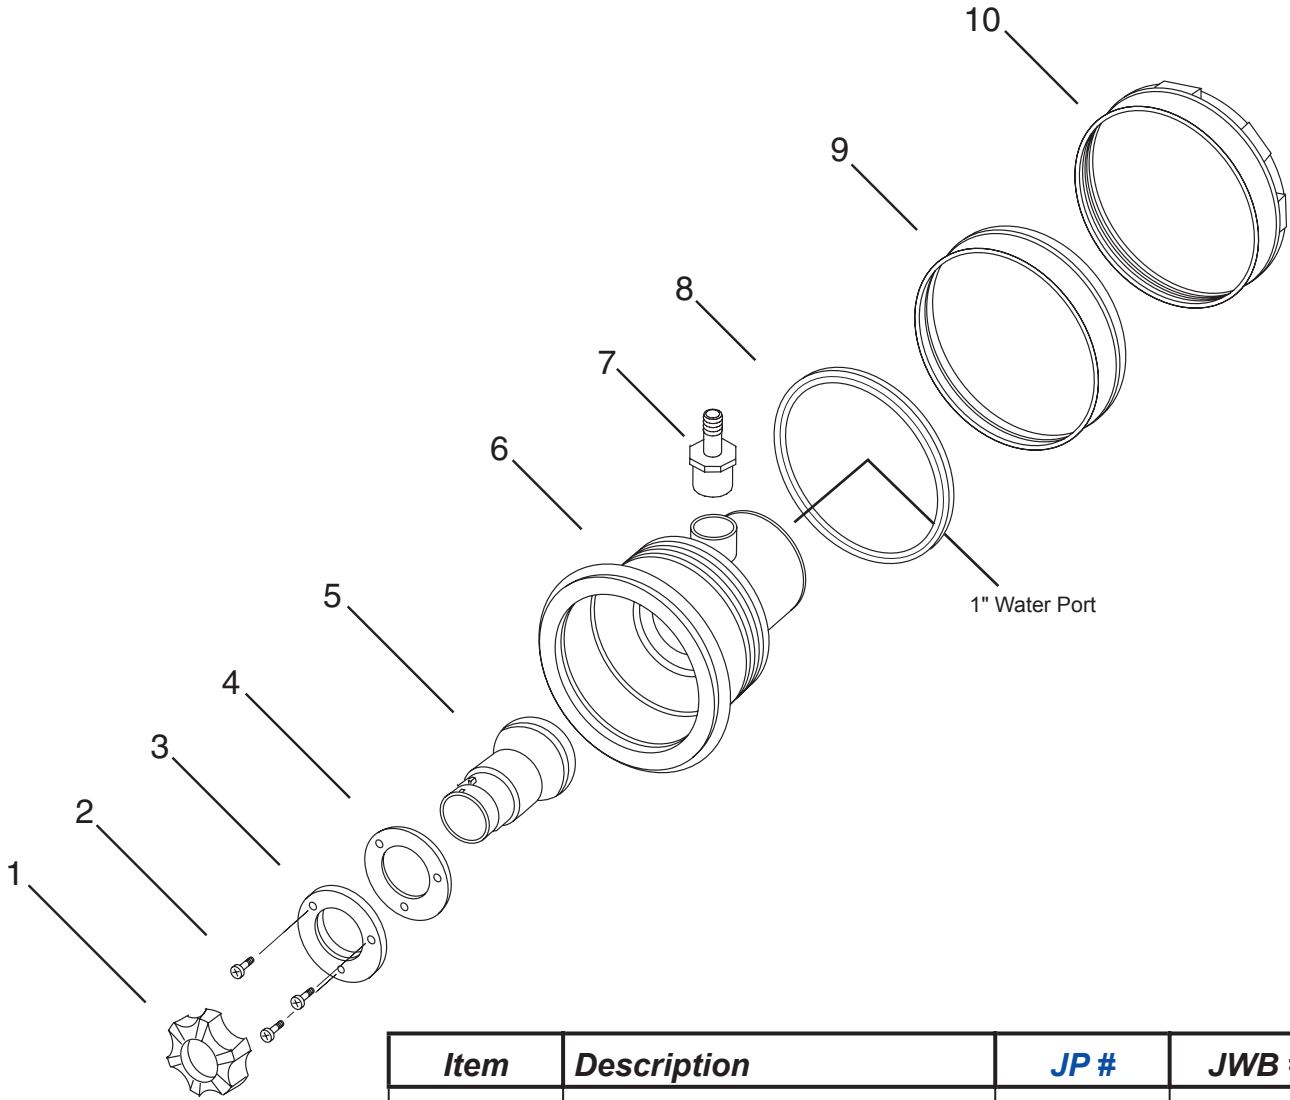

Plumbing

2001 and Previous HTA Jet Assembly

Item #7, 6540-024, was used on all spas manufactured after 4/1/2001.

Item	Description	JP #	JWB #
1	Handle: Venturi	2540-235	7277945
2	Screw: HTA Jet	6570-055	3967000
3	Ring: Clamping HTA	2000-153	7758945
4	Gasket: Clamping Ring HTA	2000-152	1928000
5	Swivel: HTA Jet	2000-154	4881945
6	Body: HTA Jet	2000-151	1644945
7	Adapter: 1/2" SP x 3/8" Barb	6540-024	N/A
8	O-ring: HTA Jet	6540-524	N/A
9	Ring: Back Up HTA	2540-332	1925000
10	Nut: HTA Jet	2540-331	1645000