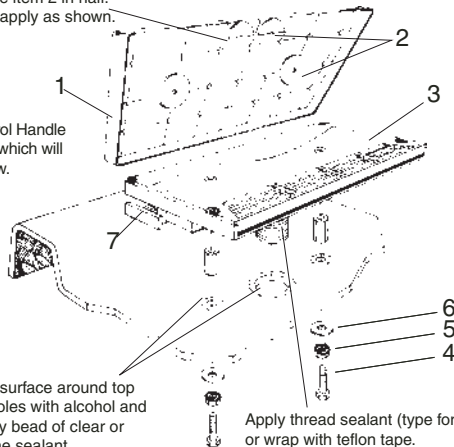

Clean shell surface around top edge of 3 holes with alcohol and let dry. Apply bead of clear or black silicone sealant.

Apply thread sealant (type for PVC plastic only) or wrap with teflon tape.