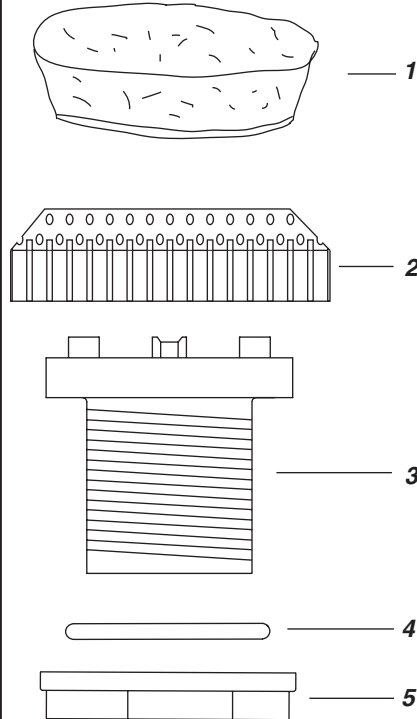

Plumbing

Suction Fittings

2002-2003 Models

Item	Description	JP #
1	Filter: Spa Drain Cover	6540-113
2	Cover: Suction/Drain 2002	6540-553
3	Fitting: Wall Suction/Drain 2002	6540-567
4	O-ring: Suction/Drain 2002	6540-509
5	Nut: Suction/Drain 2002	6540-552