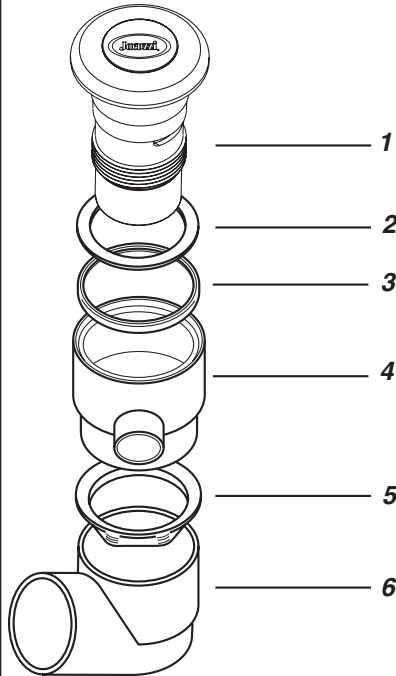

Plumbing

Air Controls

All 2002+ Models

Item	Description	JP #
1	Control: Air Push Button	6540-914
2	Gasket: Push Button Air Control	6540-913
3	O-ring: Push Button Air Control	6540-522
4	Manifold: Push Button Air Control	6540-912
5	Nut: Push Button Air Control	6540-911
6	Elbow: Push Button Air Control	6540-910

Single Air Control (Used up to 12/31/01)