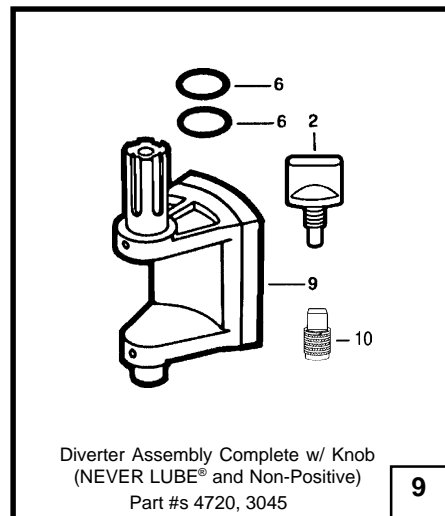

Valves

For more information:

Telephone: Main: (415)382-8220 Order Fax: (800)526-3928

Customer Service: Ext. 245 Warranty/Service: Ext. 260 Literature Requests: Ext. 237

Pool Systems Address: 21 Pimentel Ct., Novato, CA 94949 **Mailing Address:** P.O. Box 6101, Novato, CA 94948-6101

Web Address: <http://www.jandy.com/>

International: 480 S. Service Rd. West, Oakville, Ontario, Canada L6K 2H4 (905)844-8233 voice (905)844-2635 fax