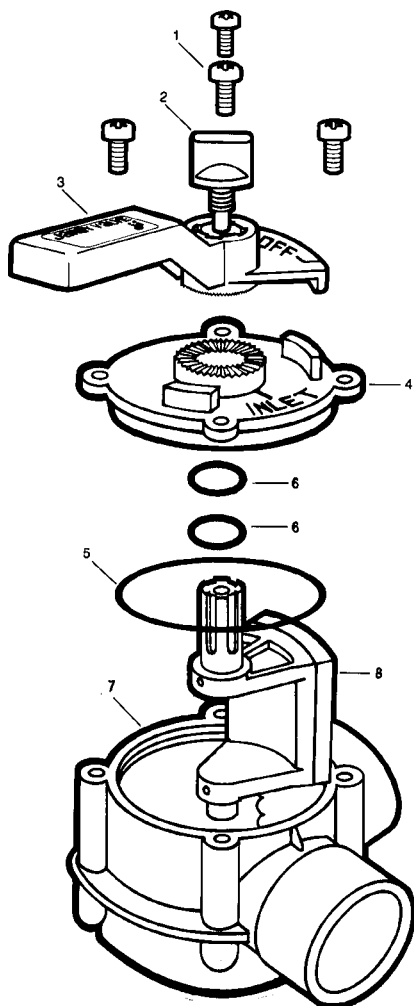

JANDY 90° VALVE

Part #	Description
4367	VALVE 2 PORT 90° 1 1/2" - 2" POSITIVE SEAL, COMPLETE VALVE
4369	VALVE 2 PORT 90° 2" - 2 1/2" POSITIVE SEAL, COMPLETE VALVE

Drawing Number	Part #	Description
1	1298	SCREW #14 X 3/4" VALVE HOUSING
2	3042	KNOB (ABS)
3	1301	HANDLE (GRAY)
4	1303	COVER 3 PORT
5	1132	O-RING 151 VALVE COVER
6	1307	O-RING 116 VALVE SHAFT
7	4368	HOUSING 90° 1 1/2" - 2"
or	4370	HOUSING 90° 2" - 2 1/2"
8	2133	GREASE CUP KIT
9	4720	NEVER LUBE® DIVERTER KIT