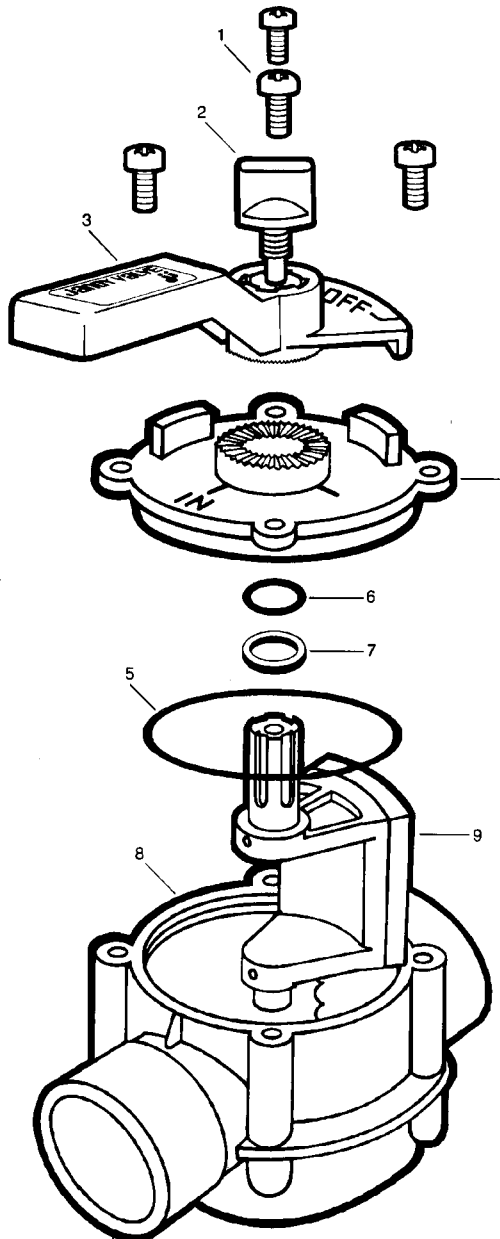

Jandy Valve®

Our workhorse diverter valve is as tough as the Never Lube®, and requires no disassembly for lubrication. It comes with a one-year warranty and a 15-year track record of proven reliability.

JANDY 2 PORT SPACE SAVER VALVE

Part #	Description
3409	SPACE SAVER VALVE 2 PORT 1 1/2" - 2" CPVC NON-POSITIVE SEAL, COMPLETE VALVE
3407	SPACE SAVER VALVE 2 PORT 1 1/2" - 2" CPVC POSITIVE SEAL, COMPLETE VALVE

Drawing Number	Part #	Description
1	1298	SCREW #14 X 3/4" VALVE HOUSING
2	3042	KNOB (ABS)
3	3500	SPACE SAVER VALVE HANDLE
4	3417	COVER 2 PORT
5	6749	O-RING SPACE SAVER VALVE 143
6	1307	O-RING 116 VALVE SHAFT
7	3457	DIVERTER SEAL RING
8	3415	SPACE SAVER VALVE HOUSING 2 PORT
9	3483	DIVERTER ASSEMBLY COMPLETE W/ KNOB POSITIVE SEAL
or	3484	DIVERTER ASSEMBLY COMPLETE W/ KNOB NON-POSITIVE SEAL

Valves