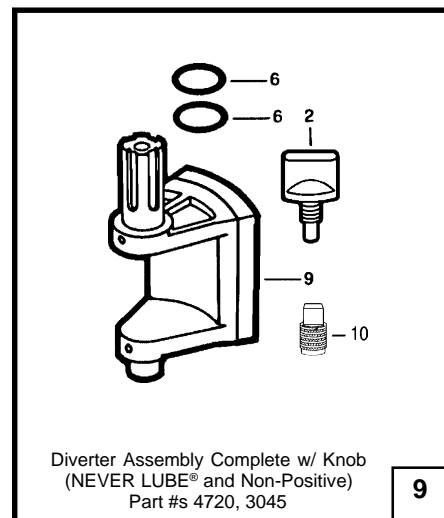

For more information:

Telephone: Main: (415)382-8220 Order Fax: (800)526-3928

Customer Service: Ext. 245 Warranty/Service: Ext. 260 Literature Requests: Ext. 237

Pool Systems Address: 21 Pimentel Ct., Novato, CA 94949 **Mailing Address:** P.O. Box 6101, Novato, CA 94948-6101

Web Address: <http://www.jandy.com/>

International: 480 S. Service Rd. West, Oakville, Ontario, Canada L6K 2H4 (905)844-8233 voice (905)844-2635 fax