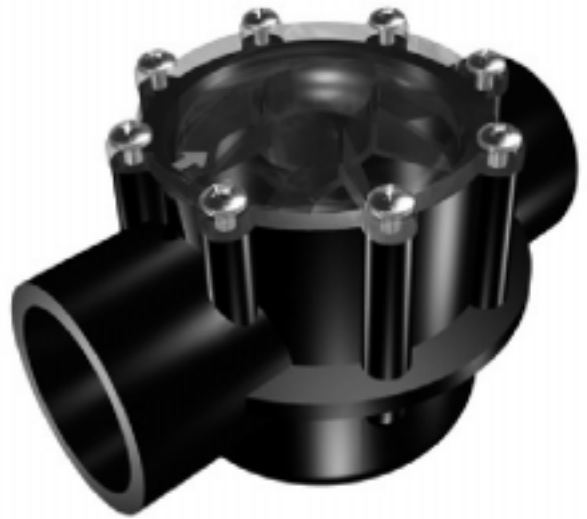

Web Address: <http://www.jandy.com/>

International: 480 S. Service Rd. West, Oakville, Ontario, Canada L6K 2H4 (905)844-8233 voice (905)844-2635 fax

Jandy Check Valves

Our Check Valve's clear lid and red seal plate let you easily see and access debris. It's easily disassembled for service, and features a unique swing/spring design that lets you use it for both return and intake water. It's constructed using the same tough CPVC plastic featured in the NEVER LUBE® and is available in straight-through and 90°.

Part No.	Description
----------	-------------

7235	CHECK VALVE 1 1/2" - 2"
7305	CHECK VALVE 2" - 2 1/2"
7511	CHECK VALVE 1 1/2" - 2" 90°
7512	CHECK VALVE 2" - 2 1/2" 90°

ITEM NO.	PART NO.	DESCRIPTION
1	4727	HOUSING 1 1/2" - 2" 2 PORT (BLACK)
or	4729	HOUSING 2" - 2 1/2" 3 PORT
	4368	HOUSING 90° 1 1/2" - 2"
	4370	HOUSING 90° 2" - 2 1/2"
2	7451	FLAPPER ASSEMBLY
3	7304	CHECK VALVE PIN
4	7236	CHECK VALVE COVER
5	1298	#14 x 3/4" VALVE HOUSING SCREWS
6	1132	O-RING 151 VALVE COVER
7	7302	CHECK VALVE SPRING
8	7056	COVER W/ FLAPPER ASSY (INCLUDES FLAPPER ASSY, PIN, COVER SPRING, AND O-RING)