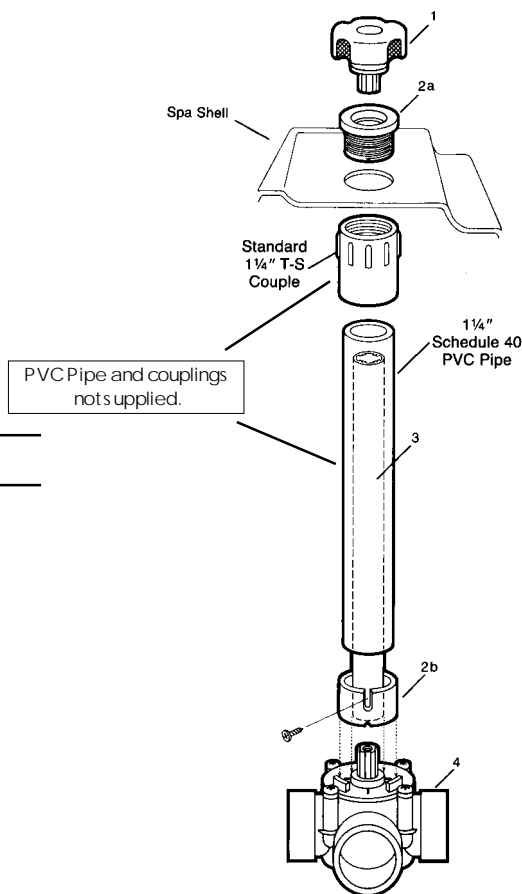

**JANDY SPACE SAVER VALVE
MOUNTING BRACKET KIT**

PARTS IDENTIFICATION AND SCHEMATIC DRAWING

Drawing Number	Part #	Description
1	VARIOUS	DECORATOR HANDLE
2a & 2b	3480	MOUNTING BRACKET KIT LONG (BLACK)
2a & 2b	3443	MOUNTING BRACKET KIT LONG (WHITE)
2a & 2b	3481	MOUNTING BRACKET KIT STANDARD (BLACK)
2a & 2b	3442	MOUNTING BRACKET KIT STANDARD (WHITE)
3	2894	SPA KNOB EXTENSION SHAFT 30"
4	3429	SPACE SAVER SPA VALVE 3 PORT NON-POSITIVE SEAL, SET B23
4	3551	SPACE SAVER VALVE 4 PORT 1 1/2" - 2" CPVC NON-POSITIVE SEAL (DOUBLE)
4	3550	SPACE SAVER VALVE 4 PORT 1 1/2" - 2" CPVC NON-POSITIVE SEAL (SINGLE)
4	3656	SPACE SAVER VALVE 3 PORT "T" 1 1/2" - 2" CPVC NON-POSITIVE SEAL