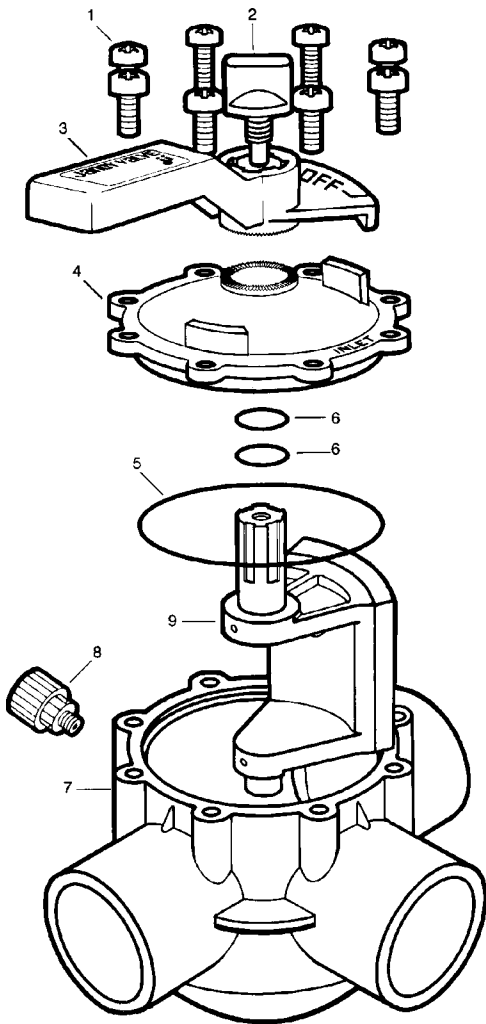

Jandy Valve®

Our workhorse diverter valve is as tough as the Never Lube®, and requires no disassembly for lubrication. It comes with a one-year warranty and a 15-year track record of proven reliability.

JANDY 3 PORT VALVE

Part #	Description
1154	VALVE 3 PORT 1 1/2" - 2" POSITIVE SEAL, COMPLETE VALVE
3186	VALVE 3 PORT 1 1/2" - 2" POSITIVE SEAL, COMPLETE (INTERNAL & EXTERNAL STOP VALVE)
3189	VALVE 3 PORT 2" - 2 1/2" POSITIVE SEAL, COMPLETE (INTERNAL & EXTERNAL STOP VALVE)
3344	VALVE 3 PORT 1 1/2" - 2" NON-POSITIVE SEAL, COMPLETE VALVE
2875	VALVE 3 PORT 2" - 2 1/2" POSITIVE SEAL, COMPLETE VALVE
2877	VALVE 3 PORT 2" - 2 1/2" NON-POSITIVE SEAL, COMPLETE VALVE

Drawing Number	Part #	Description
1	1298	SCREW #14 X 3/4" VALVE HOUSING
2	3042	KNOB (ABS)
3	1301	HANDLE (GRAY)
4	1303	COVER 3 PORT
5	1132	O-RING 151 VALVE COVER
6	1307	O-RING 116 VALVE SHAFT
7	1312	HOUSING 1 1/2" - 2" 3 PORT
or	2873	HOUSING 2" - 2 1/2" 3 PORT
8	2133	GREASE CUP
9	4720	NEVER LUBE® DIVERTER KIT
or	3045	DIVERTER ASSEMBLY COMPLETE W/KNOB NON-POSITIVE SEAL
10	5009	PIPE PLUG P-18