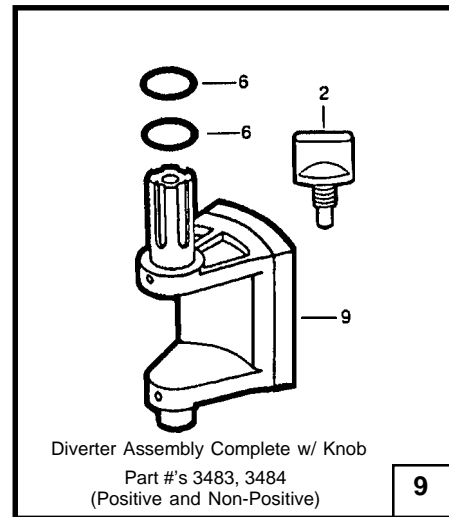

For more information:

Telephone: Main: (415)382-8220 Order Fax: (800)526-3928

Customer Service: Ext. 245 Warranty/Service: Ext. 260 Literature Requests: Ext. 237

Pool Systems Address: 21 Pimentel Ct., Novato, CA 94949 **Mailing Address:** P.O. Box 6101, Novato, CA 94948-6101

Web Address: <http://www.jandy.com/>

International: 480 S. Service Rd. West, Oakville, Ontario, Canada L6K 2H4 (905)844-8233 voice (905)844-2635 fax