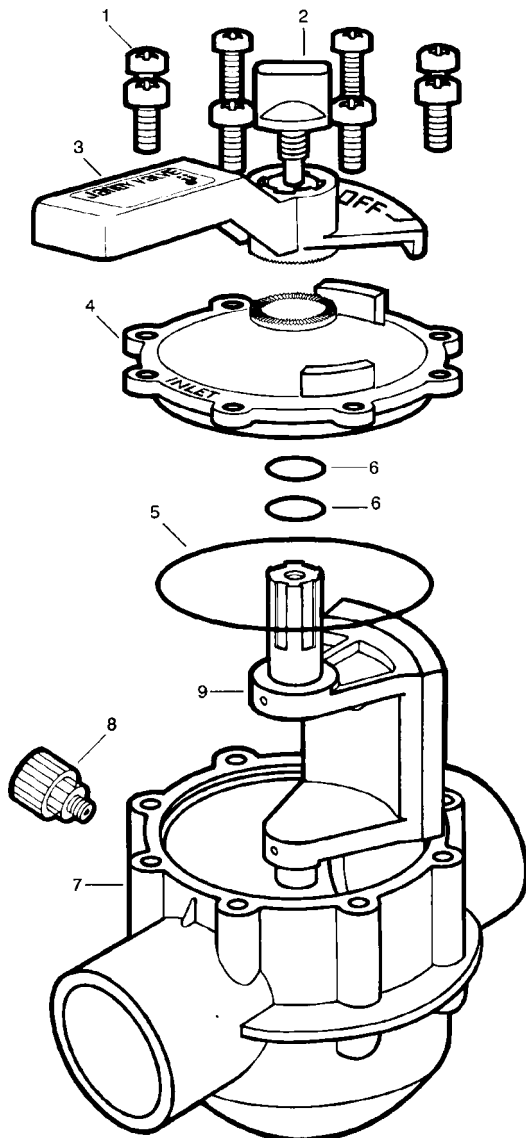

Jandy Valve®

Our workhorse diverter valve is as tough as the Never Lube®, and requires no disassembly for lubrication. It comes with a one-year warranty and a 15-year track record of proven reliability.

JANDY 2 PORT VALVE

Part #	Description
1157	VALVE 2 PORT 1 1/2" - 2" POSITIVE SEAL, COMPLETE VALVE
2876	VALVE 2 PORT 2" - 2 1/2" POSITIVE SEAL, COMPLETE VALVE
2220	VALVE 2 PORT 1 1/2" - 2" NON-POSITIVE SEAL, COMPLETE VALVE

Drawing Number	Part #	Description
1	1298	SCREW #14 X 3/4" VALVE HOUSING
2	3042	KNOB (ABS)
3	1301	HANDLE (GRAY)
4	1304	COVER 2 PORT
5	1132	O-RING 151 VALVE COVER
6	1307	O-RING 116 VALVE SHAFT
7	1313	HOUSING, 1 1/2" - 2" 2 PORT
or	2874	HOUSING 2" - 2 1/2" 2 PORT
8	2133	GREASE CUP
9	4720	NEVER LUBE® DIVERTER KIT
or	3045	DIVERTER ASSEMBLY COMPLETE W/KNOB NON-POSITIVE SEAL
10	5009	PIPE PLUG P-18

Valves