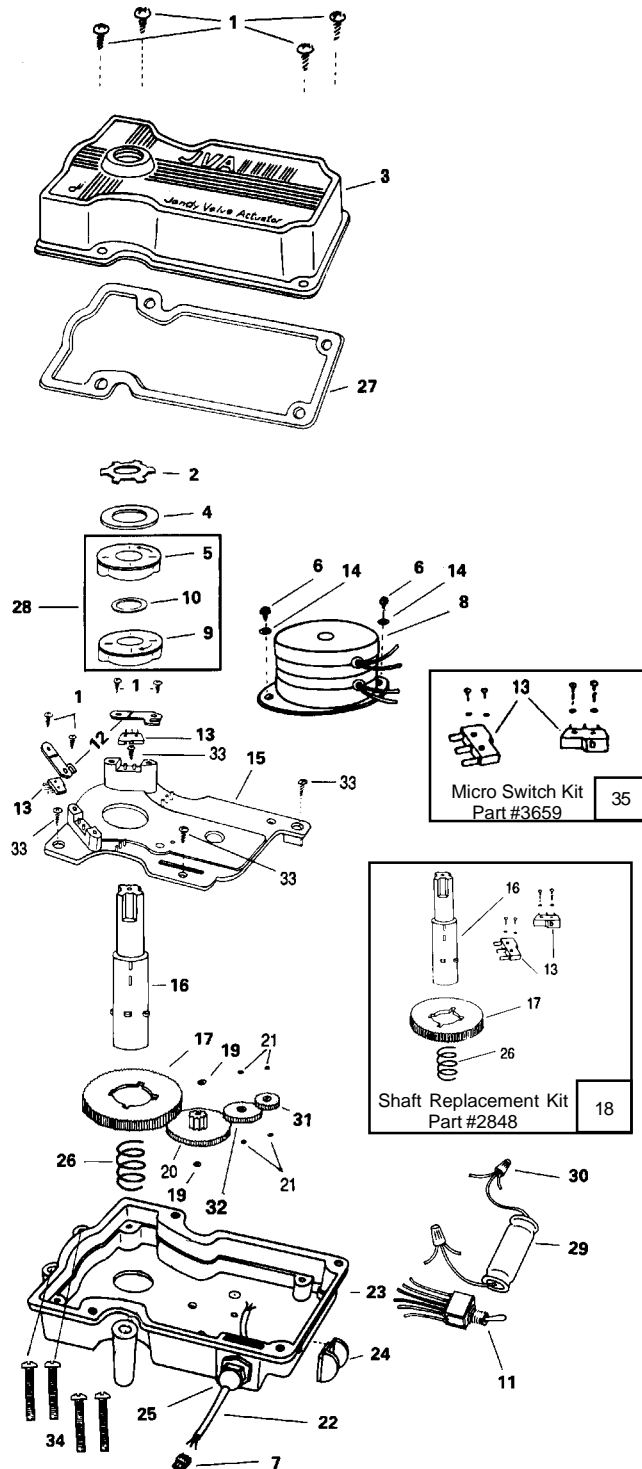

PARTS IDENTIFICATION AND EXPLOSION DRAWING

Drawing Number	Part #	Description
1	1325	SCREW #8 X 5/8"
2	3352	LOCK NUT 1/2"
3	3933	HOUSING TOP
4	3379	CAM WASHER
5	1846	TOP CAM † SEE KIT #3553
6	1074	SCREW 8.32 X 1/4" PHIL PN 18.8
7	2711	CONNECTOR 3 PIN
8	2598	MOTOR 24 VAC
or	4059	MOTOR 12 VAC
9	3946	BOTTOM CAM † SEE KIT #3553
10	3940	O-RING 2-116 † SEE KIT #3553
11	4433	TOGGLE SWITCH COMPLETE
12	4146	MICRO SWITCH COVER (LEFT)
or	4145	MICRO SWITCH COVER (RIGHT)
13	1845	MICRO SWITCH † SEE KIT #3659 OR #2848
14	2901	WASHER # 8 LOCK WASHER
15	3934	CENTER PLATE W/PINS
16	3372	OUTPUT SHAFT THREADED † SEE KIT #2848
17	2631	OUTPUT GEAR † SEE #2848
18	2848	SHAFT REPLACEMENT KIT
19	2652A	WASHER .312 X .195
20	2633	LARGE PINION GEAR
21	2651A	WASHER .312 X .135
22	4700	POWER CORD KIT (20 FT.)
23	3935	HOUSING BOTTOM PLASTIC W/SEAL/BUSHING
24	2694	SWITCH GUARD
25	2600	STRAIN RELIEF
26	1848	SPRING † SEE #2848
27	2644	GASKET
28	3553	CAM KIT
29	2577	CAPACITOR 24 V
or	4016	CAPACITOR 12 V
30	3999	WIRE NUT W/SPRING
31	4387	SECONDARY MOTOR GEAR
32	4388	PRIMARY GEAR
33	4032	SCREW #8 X 5/8" MOUNTING PLATE
34	4725	SCREW #14 X 2"
35	3659	MICRO SWITCH KIT

† Not sold separately. Included in the part # indicated.

JVA 2440 VALVE ACTUATOR 90° Part #3791
JVA 2440 VALVE ACTUATOR 180° Part #4224