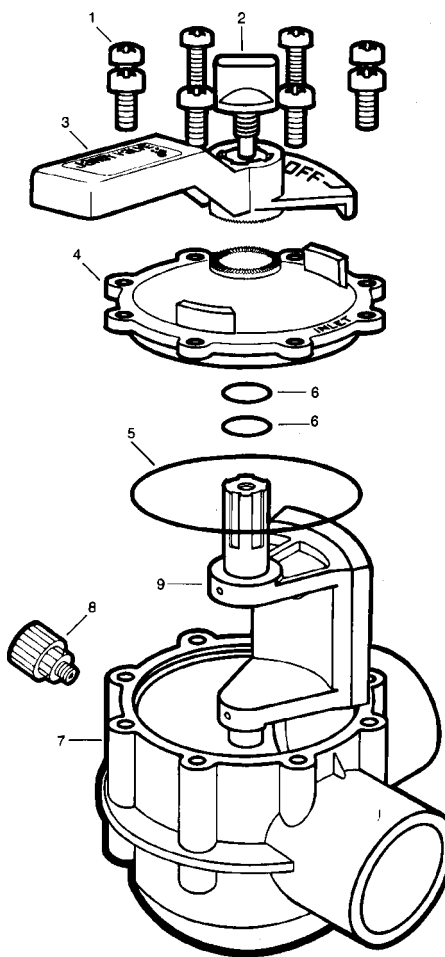

JANDY 90° VALVE

Part #	Description
4367	VALVE 2 PORT 90° 1 1/2" - 2" POSITIVE SEAL, COMPLETE VALVE
4369	VALVE 2 PORT 90° 2" - 2 1/2" POSITIVE SEAL, COMPLETE VALVE

Drawing Number	Part #	Description
1	1298	SCREW #14 X 3/4" VALVE HOUSING
2	3042	KNOB (ABS)
3	1301	HANDLE (GRAY)
4	1303	COVER 3 PORT
5	1132	O-RING 151 VALVE COVER
6	1307	O-RING 116 VALVE SHAFT
7	4368	HOUSING 90° 1 1/2" - 2"
or	4370	HOUSING 90° 2" - 2 1/2"
8	2133	GREASE CUP KIT
9	4720	NEVER LUBE® DIVERTER KIT