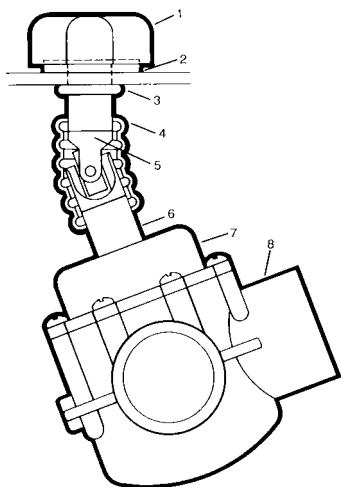

**JANDY SPA VALVE
AND KNOB EXTENSION KITS**

PARTS IDENTIFICATION AND SCHEMATIC DRAWING