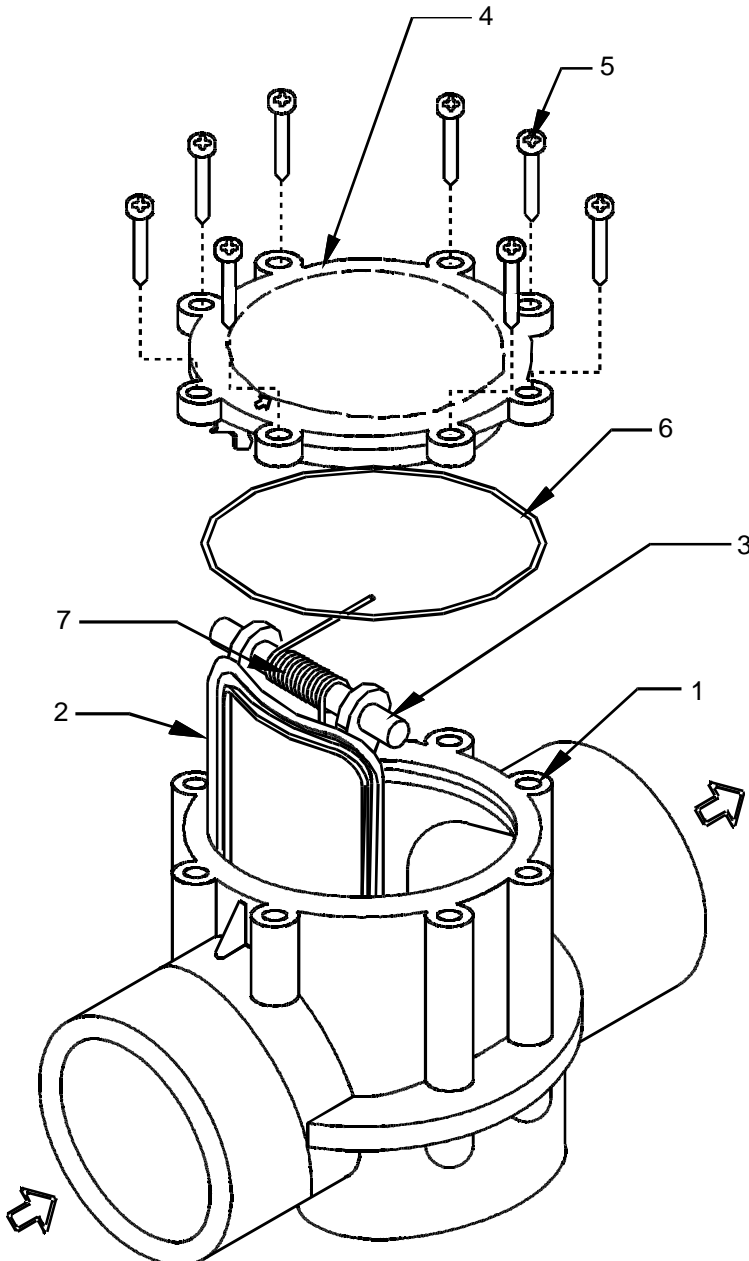

Jandy Check Valves

Our Check Valve's clear lid and red seal plate let you easily see and access debris. It's easily disassembled for service, and features a unique swing/spring design that lets you use it for both return and intake water. It's constructed using the same tough CPVC plastic featured in the NEVER LUBE® and is available in straight-through and 90°.

Part No.	Description

7235	CHECK VALVE 1 1/2" - 2"
7305	CHECK VALVE 2" - 2 1/2"
7511	CHECK VALVE 1 1/2" - 2" 90°
7512	CHECK VALVE 2" - 2 1/2" 90°

ITEM NO.	PART NO.	DESCRIPTION
1	4727	HOUSING 1 1/2" - 2" 2 PORT (BLACK)
or	4729	HOUSING 2" - 2 1/2" 3 PORT
	4368	HOUSING 90° 1 1/2" - 2"
	4370	HOUSING 90° 2" - 2 1/2"
2	7451	FLAPPER ASSEMBLY
3	7304	CHECK VALVE PIN
4	7236	CHECK VALVE COVER
5	1298	#14 x 3/4" VALVE HOUSING SCREWS
6	1132	O-RING 151 VALVE COVER
7	7302	CHECK VALVE SPRING
8	7056	COVER W/ FLAPPER ASSY (INCLUDES FLAPPER ASSY, PIN, COVER SPRING, AND O-RING)