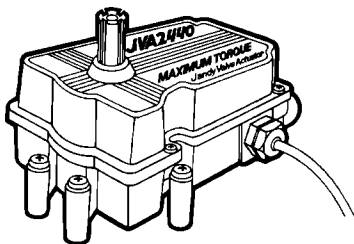

PARTS IDENTIFICATION AND EXPLOSION DRAWING

Drawing Number	Part #	Description
1	1325	SCREW #8 X 5/8"
2	3352	LOCK NUT 1/2"
3	3933	HOUSING TOP
4	3379	CAM WASHER
5	1846	TOP CAM † SEE KIT #3553
6	1074	SCREW 8.32 X 1/4" PHIL PN 18.8
7	2711	CONNECTOR 3 PIN
8	2598	MOTOR 24 VAC
or	4059	MOTOR 12 VAC
9	3946	BOTTOM CAM † SEE KIT #3553
10	3940	O-RING 2-116 † SEE KIT #3553
11	4433	TOGGLE SWITCH COMPLETE
12	4146	MICRO SWITCH COVER (LEFT)
or	4145	MICRO SWITCH COVER (RIGHT)
13	1845	MICRO SWITCH † SEE KIT #3659 OR #2848
14	2901	WASHER # 8 LOCK WASHER
15	3934	CENTER PLATE W/PINS
16	3372	OUTPUT SHAFT THREADED † SEE KIT #2848
17	2631	OUTPUT GEAR † SEE #2848
18	2848	SHAFT REPLACEMENT KIT
19	2652A	WASHER .312 X .195
20	2633	LARGE PINION GEAR
21	2651A	WASHER .312 X .135
22	4700	POWER CORD KIT (20 FT.)
23	3935	HOUSING BOTTOM PLASTIC W/SEAL/BUSHING
24	2694	SWITCH GUARD
25	2600	STRAIN RELIEF
26	1848	SPRING † SEE #2848
27	2644	GASKET
28	3553	CAM KIT
29	2577	CAPACITOR 24 V
or	4016	CAPACITOR 12 V
30	3999	WIRE NUT W/SPRING
31	4387	SECONDARY MOTOR GEAR
32	4388	PRIMARY GEAR
33	4032	SCREW #8 X 5/8" MOUNTING PLATE
34	4725	SCREW #14 X 2"
35	3659	MICRO SWITCH KIT

† Not sold separately. Included in the part # indicated.

JVA 2440 VALVE ACTUATOR 90° Part #3791
JVA 2440 VALVE ACTUATOR 180° Part #4224