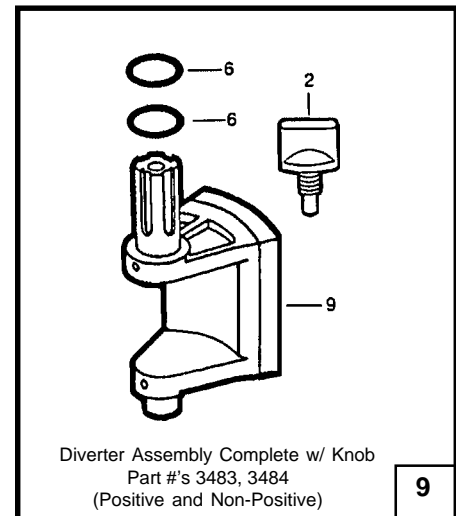

9

For more information:

Telephone: Main: (415)382-8220 Order Fax: (800)526-3928

Customer Service: Ext. 245 Warranty/Service: Ext. 260 Literature Requests: Ext. 237

Pool Systems Address: 21 Pimentel Ct., Novato, CA 94949 **Mailing Address:** P.O. Box 6101, Novato, CA 94948-6101

Web Address: <http://www.jandy.com/>

International: 480 S. Service Rd. West, Oakville, Ontario, Canada L6K 2H4 (905)844-8233 voice (905)844-2635 fax