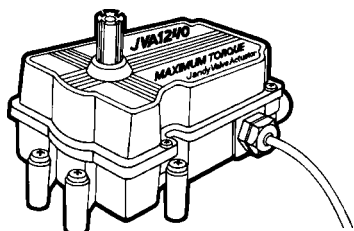

JVA 1240 VALVE ACTUATOR 180° Part #4412

Valves