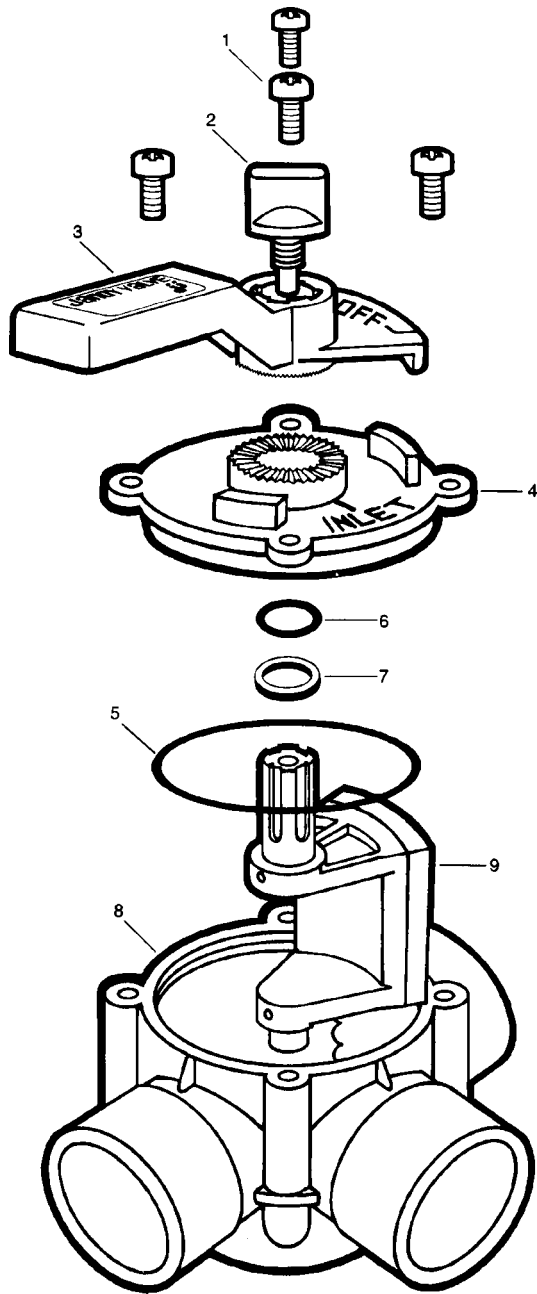

Jandy Valve®

Our workhorse diverter valve is as tough as the Never Lube®, and requires no disassembly for lubrication. It comes with a one-year warranty and a 15-year track record of proven reliability.

JANDY 3 PORT SPACE SAVER VALVE

Part #	Description
3408	SPACE SAVER VALVE 3 PORT 1 1/2" - 2" CPVC NON-POSITIVE SEAL, COMPLETE VALVE
3406	SPACE SAVER VALVE 3 PORT 1 1/2" - 2" CPVC POSITIVE SEAL, COMPLETE VALVE

Drawing Number	Part #	Description
1	1298	SCREW #14 X 3/4" VALVE HOUSING
2	3042	KNOB (ABS)
3	3500	SPACE SAVER VALVE HANDLE
4	3490	COVER 3 PORT
5	6749	O-RING SSV 143
6	1307	O-RING 116 VALVE SHAFT
7	3457	DIVERTER SEAL RING
8	3414	SPACE SAVER VALVE HOUSING 3 PORT
9	3483	DIVERTER ASSEMBLY COMPLETE W/ KNOB POSITIVE SEAL
or	3484	DIVERTER ASSEMBLY COMPLETE W/ KNOB NON-POSITIVE SEAL