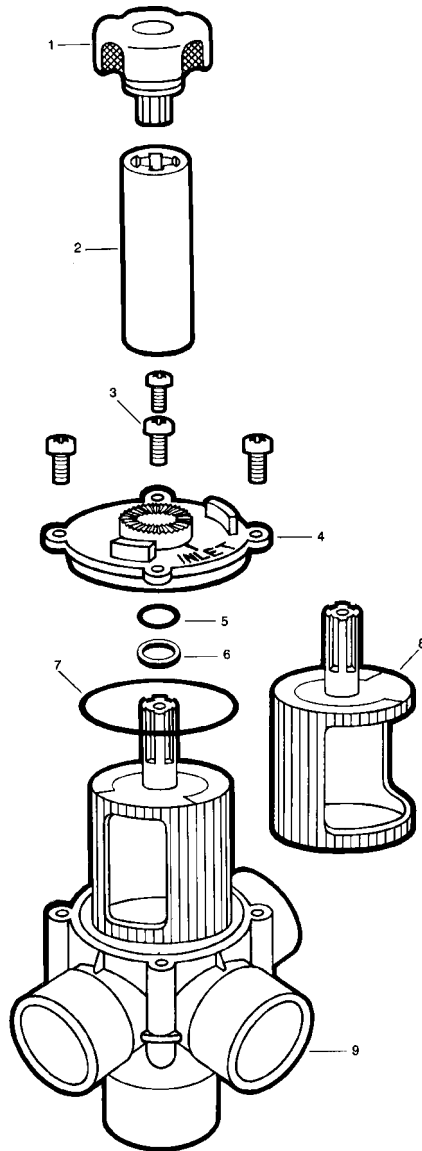

Part #	Description
3656	SPACE SAVER VALVE 3 PORT "T" 1 1/2" - 2" CPVC NON-POSITIVE SEAL, COMPLETE VALVE

Drawing Number	Part #	Description
----------------	--------	-------------

1	VARIOUS	DECORATOR HANDLE
2	2894	SPA KNOB EXTENSION SHAFT 30"
3	1298	SCREW #14 X 3/4" VALVE HOUSING
4	3546	COVER 4 PORT "T"
5	1307	O RING 116 VALVE SHAFT
6	3457	DIVERTER SEAL RING
7	6749	O-RING SPACE SAVER VALVE 143
8	3549	DIVERTER 3 PORT & 4 PORT DOUBLE
9	3660	HOUSING 3 PORT "T"