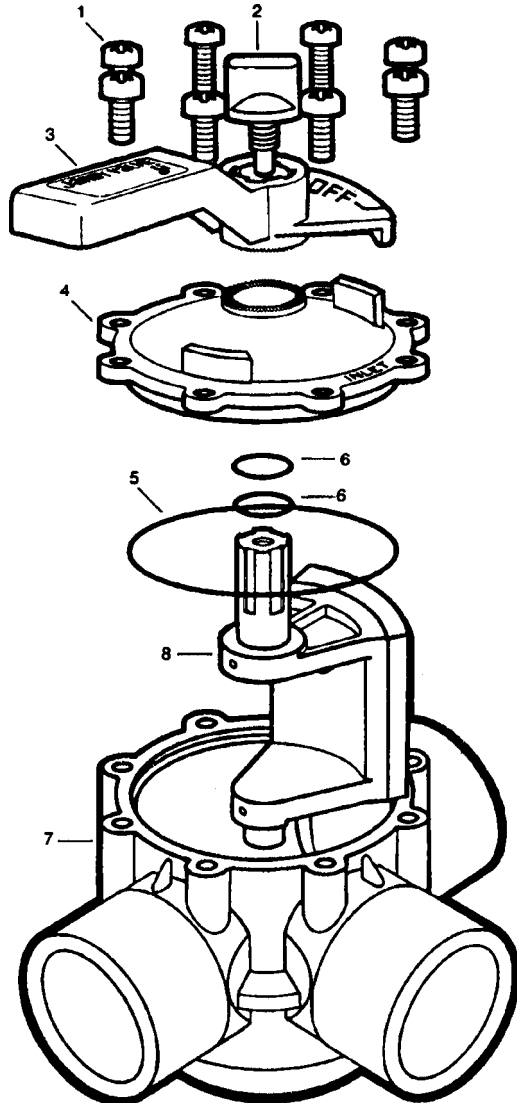

Jandy Never Lube®

Our patented Never Lube® valve is the most trusted valve in the industry. It never needs lubrication and is totally maintenance free. The Never Lube® has an easy to turn and set handle and will never crack, melt, lose pressure, or slip – even under a working pressure of 70 psi. Plus, its rounded bottom prevents the diverter from being glued into place. And, it's *guaranteed for life* – the only valve to offer such assurance.

Applies to Jandy NEVER LUBE®

Valves Only

JANDY 3 PORT NEVER LUBE® VALVE

Part #	Description
4717	2" - 2 1/2" POSITIVE SEAL, COMPLETE VALVE
4715	1 1/2" - 2" POSITIVE SEAL, COMPLETE VALVE
4944	2" - 2 1/2" POSITIVE SEAL, COMPLETE (INTERNAL & EXTERNAL STOPS) B23
4945	1 1/2" - 2" POSITIVE SEAL, COMPLETE (INTERNAL & EXTERNAL STOPS) B23

Drawing

Number	Part #	Description
1	1298	SCREW #14 X 3/4" VALVE HOUSING
2	4603	KNOB (ABS) (BLACK)
3	4733	HANDLE NEVER LUBE® (BLACK)
4	4606	COVER 3 PORT (BLACK)
5	1132	O-RING 151 VALVE COVER
6	1307	O-RING 116 VALVE SHAFT
7	4728	HOUSING 1 1/2" - 2" 3 PORT (BLACK)
or	4730	HOUSING 2" - 2 1/2" 3 PORT (BLACK)
8	4720	NEVER LUBE® DIVERTER KIT

JANDY 2 PORT NEVER LUBE® VALVE

Part #	Description
4716	2" - 2 1/2" POSITIVE SEAL COMPLETE VALVE
4724	1 1/2" - 2" POSITIVE SEAL COMPLETE VALVE

Drawing

Number	Part #	Description
1	1298	SCREW #14 X 3/4" VALVE HOUSING
2	4603	KNOB (ABS) (BLACK)
3	4733	HANDLE NEVER LUBE® (BLACK)
4	4734	COVER 2 PORT (BLACK)
5	1132	O-RING 151 VALVE COVER
6	1307	O-RING 116 VALVE SHAFT
7	4727	HOUSING 1 1/2" - 2" 2 PORT (BLACK)
or	4729	HOUSING 2" - 2 1/2" 2 PORT (BLACK)
8	4720	NEVER LUBE® DIVERTER KIT

Valves