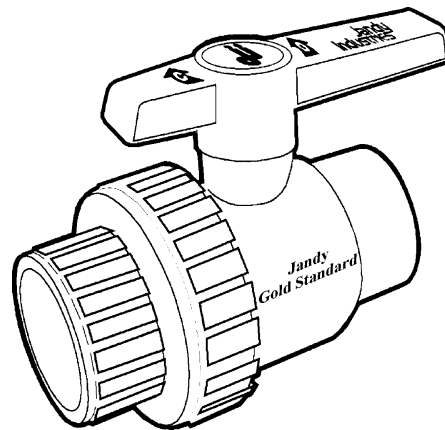

Jandy Gold Standard™ Ball Valve

For simple on/off applications, Jandy Ball Valves offer an inexpensive, yet high quality choice. The Jandy Ball Valve is also the only ball valve with a 2-year guarantee. The Union Ball valve can be disassembled for service.

Jandy Ball Valves

PART NO.	DESCRIPTION
----------	-------------

BALL VALVES

6955	BALL VALVE 1 1/2" UNION
6957	BALL VALVE 2" UNION
7515	BALL VALVE 3" NON UNION
7516	BALL VALVE 4" NON UNION

STANDARD UNION BALL VALVE Part #6955, 6957