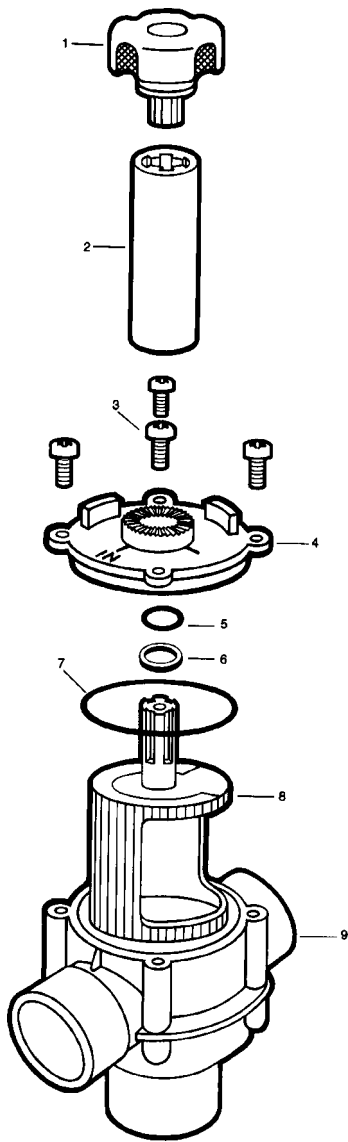

JANDY 3 PORT "T" SPACE SAVER SPA VALVE
Non-Positive Seal Only

Part #	Description
3656	SPACE SAVER VALVE 3 PORT "T" 1 1/2" - 2" CPVC NON-POSITIVE SEAL, COMPLETE VALVE

Drawing Number	Part #	Description

1	VARIOUS	DECORATOR HANDLE
2	2894	SPA KNOB EXTENSION SHAFT 30"
3	1298	SCREW #14 X 3/4" VALVE HOUSING
4	3546	COVER 4 PORT "T"
5	1307	O RING 116 VALVE SHAFT
6	3457	DIVERTER SEAL RING
7	6749	O-RING SPACE SAVER VALVE 143
8	3549	DIVERTER 3 PORT & 4 PORT DOUBLE
9	3660	HOUSING 3 PORT "T"